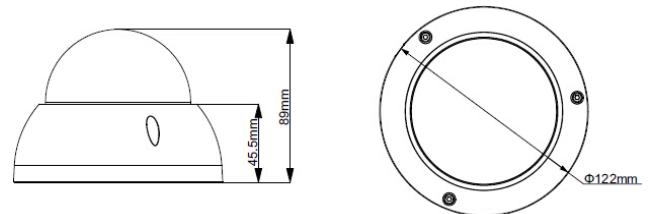

Camera Features

- Stream up to 3.0 megapixel (2304 x 1296) at 20fps
- 2.8 ~ 12mm motorised lens with 92 ~ 28° viewing angles
- Day/night (auto ICR) with 30m maximum infrared range
- Backlight/highlight compensation with digital WDR
- 3D digital noise reduction and auto white balance
- MicroSD card slot for at-the-edge recording, up to 128GB
- Power via 12VDC or Power over Ethernet (802.3af)
- IP66 and IK10 rated housing for external use
- ONVIF, PSIA and CGI compliance

Compatible Accessories

Sold separately. Adapters may be required, check compatibility list for details.

VSBKTB200W

VSBKTA123

VSBKTA152

VSBKTA151

Model		VSIP3MPVDIRM2.8-12
General		
Camera Style	Weather/Vandal Resistant Dome	
Image Sensor	1/3" 3.0 Megapixel Progressive Scan Aptina CMOS	
Effective Pixels	2304 (H) x 1296 (V)	
Signal Noise Ratio	> 50dB	
Camera		
Lens	2.8 ~ 12mm F1.4 Motorised Lens with Fixed Iris	
Angle of View	92° (wide) ~ 28° (tele)	
Electronic Shutter	Auto / Manual (1/3 ~ 1/10000s)	
Minimum Illumination	0.01 Lux at F1.4 (Colour) / 0 Lux at F1.4 (IR on)	
Day/Night	Auto (ICR) / Colour / B&W	
White Balance	Auto / Manual	
Noise Reduction	3D Digital Noise Reduction	
Gain Control	Auto / Manual	
Backlight Compensation	BLC / HLC / DWDR	
Audio Input	N/A	
Audio Compression	N/A	
Alarm Interface	N/A	
Network Interface	RJ45 (10/100 Base-T)	
Memory Slot	MicroSD slot up to 128GB	
Bit Rate	H.264: 32K ~ 8192Kbps	
ONVIF Conformance	ONVIF, PSIA, CGI Compliant	
Smart Functions	N/A	
Video		
Video Compression	H.264/ H.264H/ MJPEG	
Resolution	Configurable from 3.0MP (2304 x 1296) to CIF (352 x 288)	
Frame Rate	Main	3.0MP (1 ~ 20fps) / 1080p and lower (1 ~ 25fps)
	Sub	D1 and lower (1 ~ 25fps)
	Third	N/A
Video Output	N/A	
Environment		
Ingress Protection	IP67	
Vandal Resistant	IK10	
Maximum Infrared Range	30m	
Power Input	12VDC / PoE (802.3af)	
Power Consumption	< 8.5W	
Dimensions	Ø122 x 89mm	
Weight	0.50kg	
Operating Environment	-30° to 60°C / RH95% (max)	
Product Dimensions		