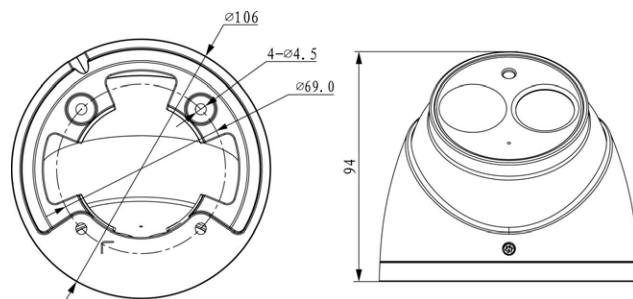

Compatible Accessories

Sold separately. Adapters may be required, check compatibility list for details.

Junction Box
VSBKTA139

Right Angle
VSBKT204W

Pole Mount
VSBKTA152

Corner Mount
VSBKTA151

Model		VSIP4MPVDMINIIRC Series
General		
Camera Style	Weather Resistant Mini Dome	
Image Sensor	1/3" 4.0 Megapixel Progressive Scan CMOS	
Effective Pixels	2688 (H) x 1520 (V)	
Signal Noise Ratio	> 50dB	
Camera		
Lens	2.8mm / 3.6mm / 6.0mm F2.0 Fixed Lens	
Angle of View	110° / 81° / 55°	
Electronic Shutter	Auto / Manual (1/3 ~ 1/100000s)	
Minimum Illumination	0.01 Lux at F2.0 (Colour) / 0 Lux at F2.0 (IR on)	
Day/Night	Auto (ICR) / Colour / B&W	
White Balance	Auto / Sunny / Night / Outdoor / Customised	
Noise Reduction	3D Digital Noise Reduction	
Gain Control	Auto / Manual	
Backlight Compensation	BLC / HLC / WDR (120dB)	
Audio Input	N/A	
Audio Compression	N/A	
Alarm Interface	N/A	
Network Interface	RJ45 (10/100 Base-T)	
Memory Slot	N/A	
Bit Rate	H.264: 32K ~ 10Mbps	
ONVIF Conformance	ONVIF, PSIA, CGI Compliant	
Smart Functions	Tripwire / Intrusion / Abandoned & Missing Object Detection / Scene Change / Face Detection	
Video		
Video Compression	H.264 / H.264B / H.264H / MJPEG	
Resolution	Configurable from 4.0MP (2688 x 1520) to CIF (352 x 288)	
Frame Rate	Main	4.0MP (1~20fps) / 3.0MP and lower (1~25fps)
	Sub	D1 and lower (1 ~ 20fps)
	Third	720p and lower (1 ~ 20fps)
Video Output	N/A	
Environment		
Ingress Protection	IP67	
Vandal Resistant	N/A	
Maximum Infrared Range	50m	
Power Input	12VDC / PoE (802.3af)	
Power Consumption	< 3.7W	
Dimensions	Ø106 x 94mm	
Weight	0.47kg	
Operating Environment	-30 to 60°C / RH95% (max)	
Product Dimensions		

Product Variants by Model

VSIP4MPVDMINIIRC2.8	2.8mm F2.0 Fixed Lens (110°)
VSIP4MPVDMINIIRC3.6	3.6mm F2.0 Fixed Lens (81°)
VSIP4MPVDMINIIRC6	6.0mm F2.0 Fixed Lens (55°)

Your local VIP Vision™ professional: