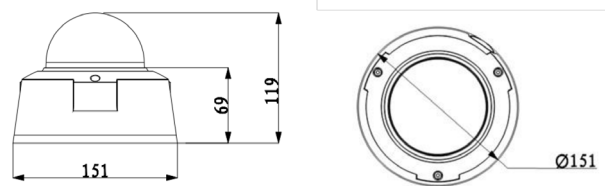

Compatible Accessories

Accessories sold separately, adapters may be required.

VSBKT3025

VSBKTA132

VSBKTA150

VSBKTA151

VSBKT300C

Model		VSIP5MPVDIRM
General		
Camera Style	Weather/Vandal Resistant Dome	
Image Sensor	1/2.5" 5.0 Megapixel Progressive Scan Aptina CMOS	
Effective Pixels	2560 (H) x 1920 (V)	
Signal Noise Ratio	> 50dB	
Camera		
Lens	4 ~ 9mm F1.6 Motorised Lens with Auto Iris (DC)	
Angle of View	86.5° (wide) ~ 28.6° (tele)	
Electronic Shutter	Auto / Manual (1/3 ~ 1/10000s)	
Minimum Illumination	0.01 Lux at F1.6 (Colour) / 0 Lux at F1.6 (IR on)	
Day/Night	Auto (ICR) / Colour / B&W	
White Balance	Auto	
Noise Reduction	3D Digital Noise Reduction	
Gain Control	Auto / Manual	
Backlight Compensation	BLC / HLC / DWDR	
Audio Input	1 ch. Input / 1ch. Output	
Audio Compression	G.711a / G.711u / PCM	
Alarm Interface	1 ch. input / 1 ch. output	
Network Interface	RJ45 (10/100 Base-T)	
Memory Slot	MicroSD slot up to 64GB	
Bit Rate	H.264: 32K ~ 8192Kbps	
ONVIF Conformance	ONVIF, PSIA, CGI Compliant	
Smart Functions	N/A	
Video		
Video Compression	H.264 / H.264B / H.264H / MJPEG	
Resolution	Configurable from 5.0MP (2560 x 1920) to CIF (352 x 288)	
Frame Rate	Main	5.0MP (1 ~ 12fps) / 3.0MP (1 ~ 20fps) / 1080p (1 ~ 25fps)
	Sub	D1 and lower (1 ~ 25fps)
	Third	N/A
Video Output	1 channel, BNC (1.0Vp-p, 75 ohm)	
Environment		
Ingress Protection	IP66	
Vandal Resistant	IK10	
Maximum Infrared Range	20m	
Power Input	12VDC / 24VAC / PoE (802.3af)	
Power Consumption	< 7W	
Dimensions	Ø151 x 119mm	
Weight	1.25kg	
Operating Environment	-30° to 60°C / RH90% (max)	
Product Dimensions		