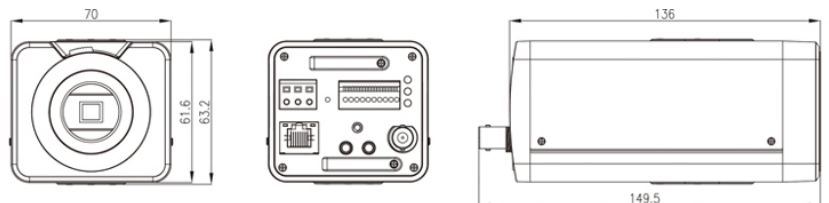

Your VIP Vision IP surveillance dealer: