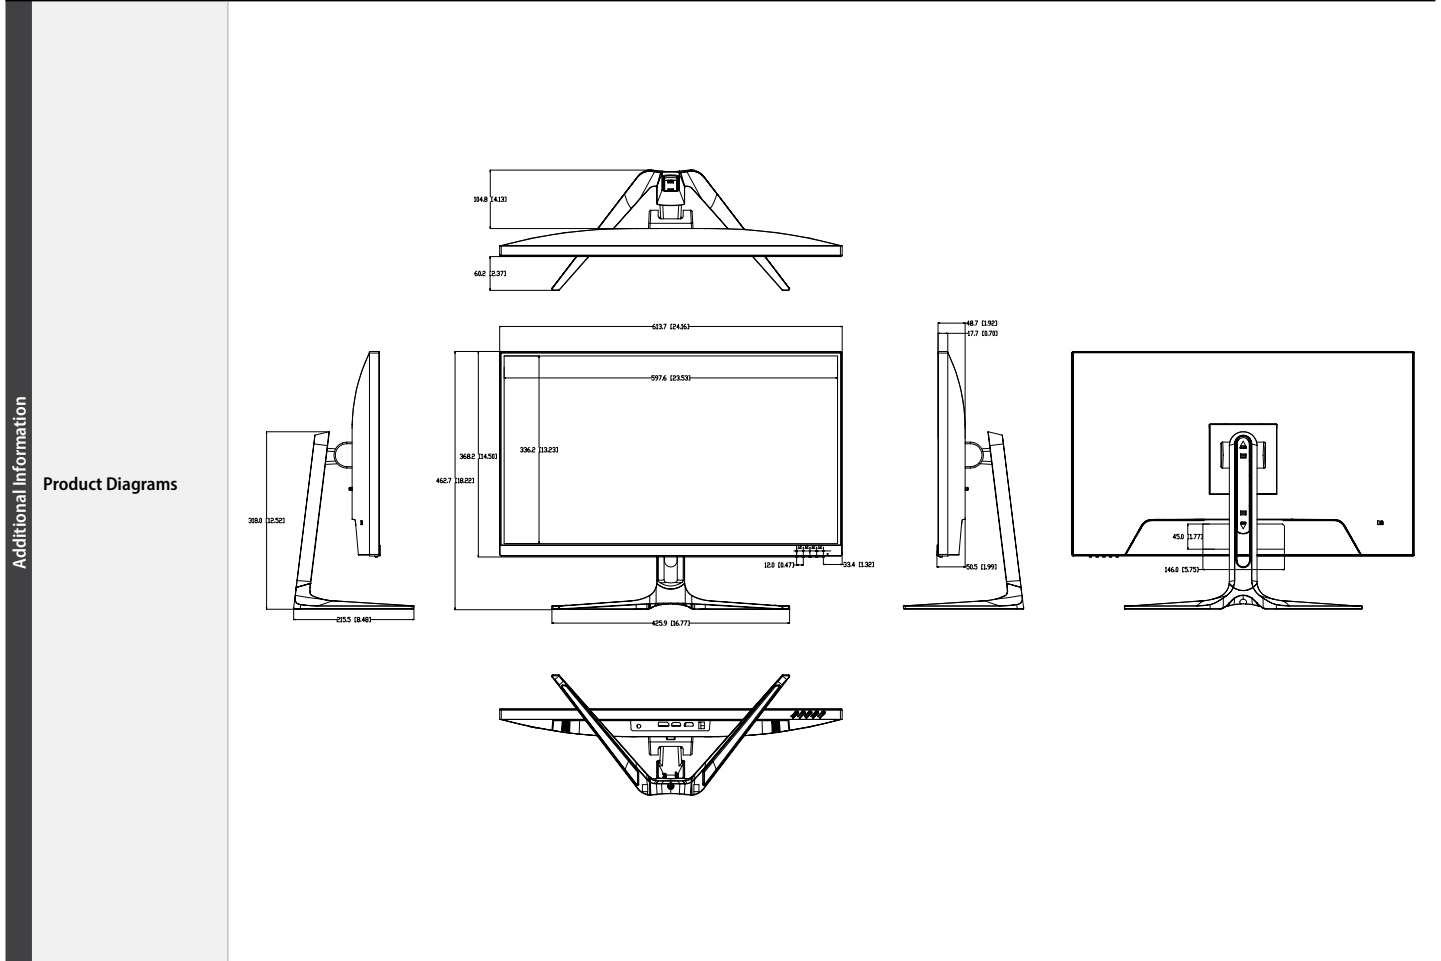

- Ultra HD resolution displays in 27"
- Adaptive sync to prevent image lagging
- 5ms low response time for smooth operation
- VESA 100m wall mountable
- Supports display port and HDMI video inputs
- 1x audio output & 2x built-in 2W stereo speakers
- In-plane switching LCD panel technology
- Extra wide viewing angles 178° (H) x 178° (V)

Ultra HD 4K Resolution

Surveillance Grade Displays

Speakers or Audio Output

Specifications	27" Ultra HD IPS LCD Monitor
Model	LCDFL27U
Screen Size	27 inch
Aspect Ratio	16:9
Resolution	4K (3840 x 2160, Ultra-HD, 8.0MP)
LCD Panel Type	IPS (In-plane Switching)
Brightness / Luminance	350 nits
Contrast Ratio	1000:1
Display Colour	8 Bit + FRC
Viewing Angles	178° (H) / 178° (V)
Response Time	5ms
Refresh Rate	60Hz
Video Input	1 x Display Port, 2 x HDMI
Port Orientation	Vertical Input
Audio Support	2 x 2W Speakers, 1 x Audio Output
Power Input	12VDC 4A, ≤0.5W (standby) 30W (standard) 48W (max)
VESA	100mm
Tilt Adjustment	Yes
Operating Temperature	0°C~40°C, <90%RH
Dimensions	614mm x 463mm x 216mm (with base), 614mm x 368mm x 49mm (without base)
Net Weight	4.5kg
Included Accessories	HDMI cable, power adapter, monitor base