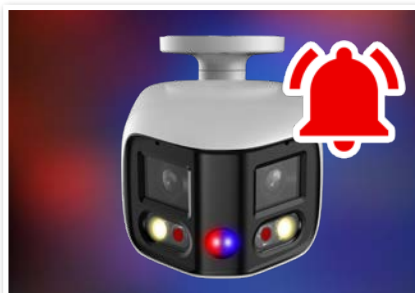

Spotlight, Siren & Blue/Red Strobe