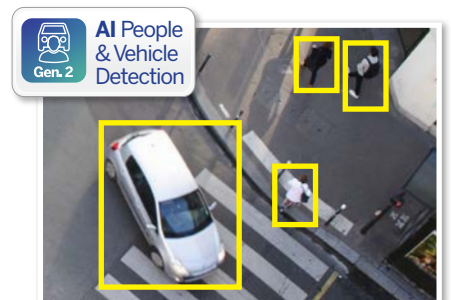

AI Human & Vehicle Detection