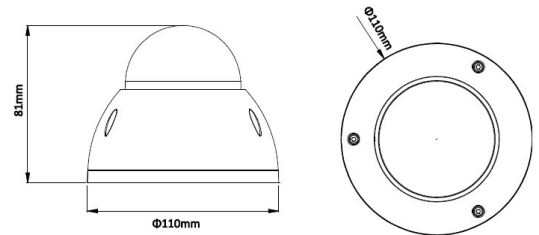

Camera Features

- Stream up to 3.0 megapixel (2048 x 1536) at 20fps
- 3.6mm fixed lens with 72° viewing angle
- Day/night (auto ICR) with 30m maximum infrared range
- Backlight/highlight compensation with digital WDR
- 3D digital noise reduction and auto white balance
- Power via 12VDC or Power over Ethernet (802.3af)
- IP66 and IK10 rated housing for external use
- Profile S ONVIF compliance

Compatible Accessories

Accessories sold separately, adapters may be required.

Model		VSIP3MPVDMINIIR
General		
Camera Style	Weather/Vandal Resistant Mini Dome	
Image Sensor	1/3" 3.0 Megapixel Progressive Scan Aptina CMOS	
Effective Pixels	2052 (H) x 1536 (V)	
Signal Noise Ratio	> 50dB	
Camera		
Lens	3.6mm F1.8 Fixed Lens	
Angle of View	72.5°	
Electronic Shutter	Auto / Manual (1/3 ~ 1/10000s)	
Minimum Illumination	0.1 Lux at F1.8 (Colour) / 0 Lux at F1.8 (IR on)	
Day/Night	Auto (ICR) / Colour / B&W	
White Balance	Auto / Manual	
Noise Reduction	3D Digital Noise Reduction	
Gain Control	Auto / Manual	
Backlight Compensation	BLC / HLC / DWDR	
Audio Input	N/A	
Audio Compression	N/A	
Alarm Interface	N/A	
Network Interface	RJ45 (10/100 Base-T)	
Memory Slot	N/A	
Bit Rate	H.264: 32K ~ 8192Kbps	
ONVIF Conformance	ONVIF, PSIA, CGI Compliant	
Smart Functions	N/A	
Video		
Video Compression	H.264 / MJPEG	
Resolution	Configurable from 3.0MP (2048 x 1536) to CIF (352 x 288)	
Frame Rate	Main	3.0MP (1 ~ 20fps) / 1080p and lower (1 ~ 25fps)
	Sub	D1 and lower (1 ~ 25fps)
	Third	N/A
Video Output	N/A	
Environment		
Ingress Protection	IP66	
Vandal Resistant	IK10	
Maximum Infrared Range	30m	
Power Input	12VDC / PoE (802.3af)	
Power Consumption	< 4W	
Dimensions	Ø110 x 81mm	
Weight	0.39kg	
Operating Environment	-20° to 60°C / RH95% (max)	
Product Dimensions		