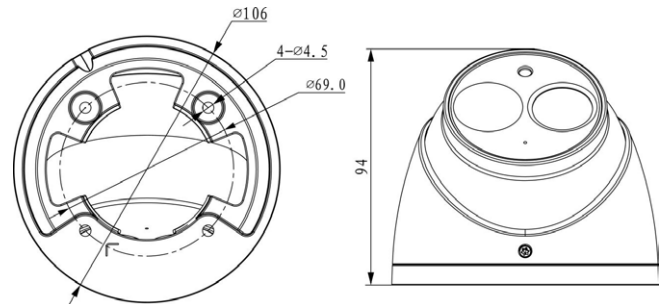

Compatible Accessories

Sold separately. Adapters may be required, check compatibility list for details.

Junction Box
VSBKTA139

Right Angle
VSBKTB204W

Pole Mount
VSBKTA152

Corner Mount
VSBKTA151

Model		VSIP2MPVDMINIIRC3.6
General		
Camera Style	Weather Resistant Mini Dome	
Image Sensor	1/2.7" 2.0 Megapixel Progressive Scan CMOS	
Effective Pixels	1920 (H) x 1080 (V)	
Signal Noise Ratio	> 50dB	
Camera		
Lens	3.6mm F2.0 Fixed Lens	
Angle of View	91°	
Electronic Shutter	Auto / Manual (1/3 ~ 1/100000s)	
Minimum Illumination	0.01 Lux at F2.0 (Colour) / 0 Lux at F2.0 (IR on)	
Day/Night	Auto (ICR) / Colour / B&W	
White Balance	Auto / Sunny / Night / Outdoor / Customised	
Noise Reduction	3D Digital Noise Reduction	
Gain Control	Auto / Manual	
Backlight Compensation	BLC / HLC / WDR (120dB)	
Audio Input	N/A	
Audio Compression	N/A	
Alarm Interface	N/A	
Network Interface	RJ45 (10/100 Base-T)	
Memory Slot	N/A	
Bit Rate	H.264: 32K ~ 32Mbps	
ONVIF Conformance	ONVIF, PSIA, CGI Compliant	
Smart Functions	Tripwire / Intrusion / Abandoned & Missing Object Detection / Scene Change / Face Detection	
Video		
Video Compression	H.264 / H.264B / H.264H / MJPEG	
Resolution	Configurable from 2.0MP (1920 x 1080) to CIF (352 x 288)	
Frame Rate	Main	1080p and lower (1 ~ 25fps)
	Sub	D1 and lower (1 ~ 25fps)
	Third	720p and lower (1 ~ 13fps)
Video Output	N/A	
Environment		
Ingress Protection	IP67	
Vandal Resistant	N/A	
Maximum Infrared Range	50m	
Power Input	12VDC / PoE (802.3af)	
Power Consumption	< 4W	
Dimensions	Ø106 x 94mm	
Weight	0.47kg	
Operating Environment	-30 to 60°C / RH95% (max)	
Product Dimensions		