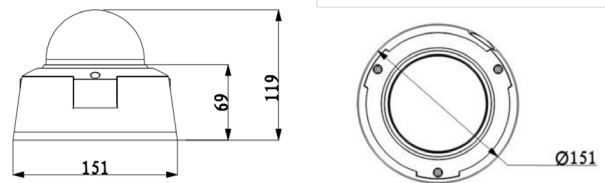

## Compatible Accessories

Accessories sold separately, adapters may be required.

VSBKT302S

VSBKTA132

VSBKTA150

VSBKTA151

VSBKT300C

Model		VSIP3MPVDIRM
<b>General</b>		
Camera Style	Weather/Vandal Resistant Dome	
Image Sensor	1/3" 3.0 Megapixel Progressive Scan Aptina CMOS	
Effective Pixels	2048 (H) x 1536 (V)	
Signal Noise Ratio	> 50dB	
<b>Camera</b>		
Lens	3 ~ 9mm F1.2 Motorised Lens with Auto Iris (DC)	
Angle of View	86.5° (wide) ~ 28.6° (tele)	
Electronic Shutter	Auto / Manual (1/3 ~ 1/10000s)	
Minimum Illumination	0.1 Lux at F1.2 (Colour) / 0 Lux at F1.2 (IR on)	
Day/Night	Auto (ICR) / Colour / B&W	
White Balance	Auto	
Noise Reduction	3D Digital Noise Reduction	
Gain Control	Auto / Manual	
Backlight Compensation	BLC / HLC / DWDR	
Audio Input	1 ch. Input / 1ch. Output	
Audio Compression	G.711a / G.711u / PCM	
Alarm Interface	1 ch. input / 1 ch. output	
Network Interface	RJ45 (10/100 Base-T)	
Memory Slot	MicroSD slot up to 64GB	
Bit Rate	H.264: 32K ~ 8192Kbps	
ONVIF Conformance	Profile S Compliant	
Smart Functions	N/A	
<b>Video</b>		
Video Compression	H.264 / MJPEG	
Resolution	Configurable from 3.0MP (2048 x 1536) to CIF (352 x 288)	
Frame Rate	Main	3.0MP (1 ~ 20fps) / 1080p and lower (1 ~ 25fps)
	Sub	D1 and lower (1 ~ 25fps)
	Third	N/A
Video Output	1 channel, BNC (1.0Vp-p, 75 ohm)	
<b>Environment</b>		
Ingress Protection	IP66	
Vandal Resistant	IK10	
Maximum Infrared Range	20m	
Power Input	12VDC / 24VAC / PoE (802.3af)	
Power Consumption	< 8.5W	
Dimensions	Ø151 x 119mm	
Weight	1.25kg	
Operating Environment	-20° to 60°C / RH90% (max)	
<b>Product Dimensions</b>		