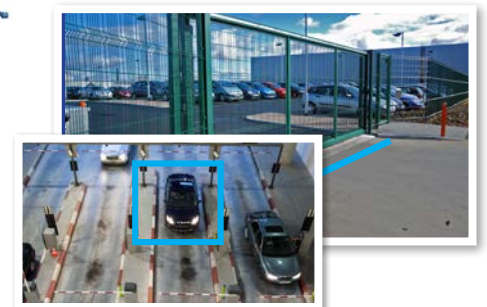

Intelligent Video Functions