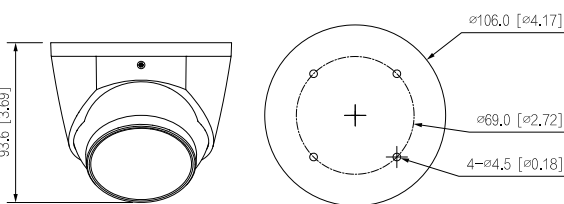

Application

Application	Junction Box	Weather Shield	Wall Mount		Corner Mount
VSBKTA130E		VSBKTA130E + VSBKTA200W	VSBKTB204W	VSBKTA106 + VSBKTB305W	VSBKTA106 + VSBKTA305W + VSBKTA151
Application	Corner Mount	Pole Mount			Ceiling Mount
VSBKTA204 + VSBKTA151	VSBKTA130E+ VSBKTA152E	VSBKTB204W + VSBKTA152E	VSBKTA106 + VSBKTA305W + VSBKTA150		VSBKTA106 + VSBKTB220C (+VSBKTA117 optional extension)

Your local Watchguard™ professional: