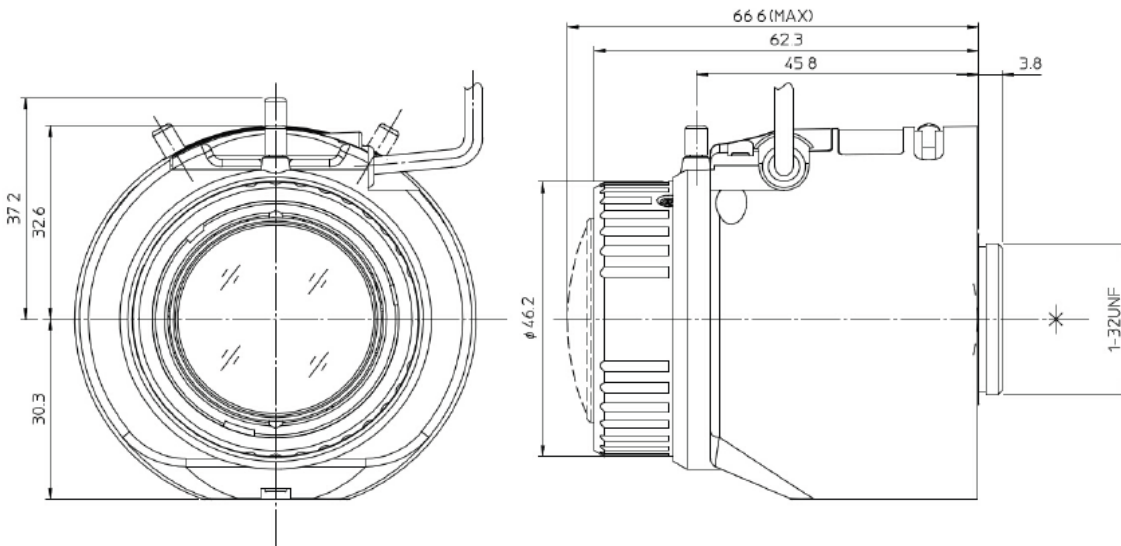

# 6.0 Megapixel Auto Iris C-Mount Lens (4.1~9mm)

Model: VSLA4.1-9U

Specifications	
Compatible Sensors	CCD / CMOS
Image Format	1/1.8"
Focal Length	4.1 ~ 9mm
Aperture	F/1.6
Field of View (wide~tele)	Horizontal: 100 ~ 45° Vertical: 74 ~ 34°
Iris Control	DC Auto
Compatible Resolution	Megapixel
Mount	C - Mount
Dimensions	Ø46 x 67mm

## Product Overview

Megapixel, DC auto iris lens for use in C-mount compatible full body IP cameras.

Your VIP Vision IP surveillance dealer: