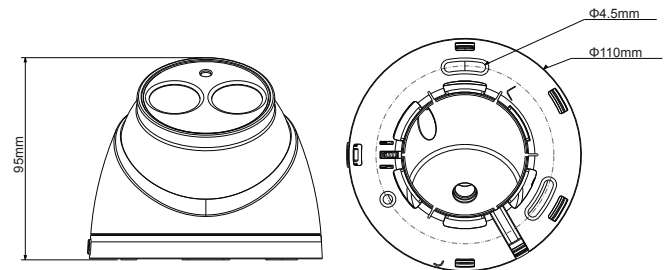

Camera Features

- Streams HD 720p/1.0MP (1280 x 720)
- Fixed 3.6mm lens; 88° viewing angle
- Up to 800m HD video transmission over coax
- Infrared illumination up to 50m
- IP67 rated for weather resistance
- Compact size with adjustable mount
- Metal inner ball, plastic outer

HDCVI BNC video output only (not SD switchable).

Compatible Accessories

Accessories sold separately, additional adapters may be required.

VSBKTA152

Model	VSCVI1MPDIRV3
General	
Camera Style	Weather Resistant Mini Dome
Image Sensor	1/2.9" 1.0 Megapixel CMOS
Effective Pixels	1280 (H) x 720 (V)
Signal Noise Ratio	> 50dB
Camera	
Lens	3.6mm Fixed Lens
Angle of View	88°
Electronic Shutter	1/50 ~ 1/100,000s
Minimum Illumination	0.05 Lux at F1.6 (Colour) / 0 Lux IR Active
Day/Night	Auto (ICR) / Colour / B&W
White Balance	Auto
Noise Reduction	2D
Gain Control	Auto
Backlight Compensation	BLC
Audio Input	N/A
Transmission Distance	Over 800m via 75-3 coaxial cable
Synchronisation	Internal
OSD Menu	Support
Alarm Interface	N/A
Video	
Video Compression	H.264
Resolution	720p (1280 x 720) to CIF (352 x 288)
Frame Rate	25fps (720p and lower)
Video Output	BNC CVI HD output
Environment	
Ingress Protection	IP67
Vandal Resistant	No
Maximum Infrared Range	50m
Power Input	12VDC
Power Consumption	< 3.5W
Dimensions	Ø110 x 95mm
Weight	0.30kg
Operating Environment	-30° to 60°C / RH95% (max)
Product Diagram	