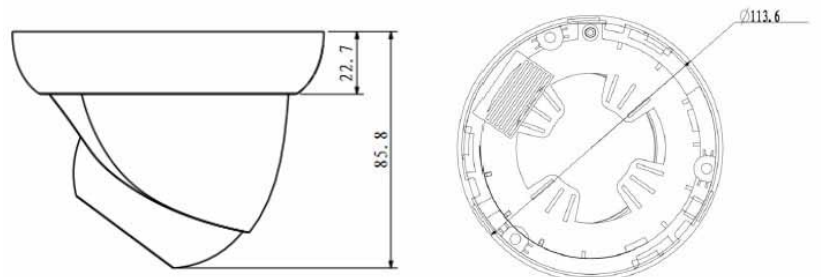

3.0 Megapixel 20m Infrared IP Dome Camera

Model: VSIP3MPDIR

Specifications		
General	Camera Style	Weatherproof Mini Dome
	Image Sensor	1/3" 3.0 Megapixel Aptina CMOS
	Effective Pixels	2048 (H) x 1536 (V)
	Signal Noise Ratio	> 50dB
Camera	Lens	3.6mm Fixed Lens
	Angle of View	70°
	Electronic Shutter	Auto/Manual, 1/3 ~ 1/10000s
	Minimum Illumination	0.01 Lux at F1.2 (Colour) / 0.005 Lux at F1.2 (B&W)
	Day/Night	Auto (ICR) / Colour/B&W
	White Balance	Auto/Manual
	Noise Reduction	3D Digital Noise Reduction
	Gain Control	Auto/Manual
	Backlight Compensation	BLC / HLC / DWDR
	Audio Input	N/A
	Audio Compression	N/A
	Alarm Interface	N/A
	Network Interface	RJ45 (10/100 Base-T)
	Memory Slot	N/A
	Bit Rate	H.264: 32K ~ 8192Kbps
	ONVIF Conformance	Profile S Compliant
Video	Video Compression	H.264 / MJPEG
	Resolution	3.0MP (2048x1536) / 1080p (1920x1080) / 720p (1280x720)
	Frame Rate	3.0MP (1 ~ 20fps), 1080p/720p (1 ~ 25fps)
	Video Output	N/A
Environment	Ingress Protection	IP66
	Vandal Resistant	No
	Maximum Infrared Range	20m
	Power Input	12VDC / PoE (802.3af)
	Power Consumption	< 5W
	Dimensions	Ø114 x 86mm
	Weight	0.40kg
	Operating Environment	-20° to 60°C / RH95% (max)

Product Highlights

- Record up to 3.0MP (2048 x 1536) at 20fps
- 3.6mm fixed lens with 70° viewing angle
- 20m infrared range & IP66 rated housing

Product Overview

The VIP Vision VSIP3MPDIR is a compact 3.0 Megapixel IP dome camera capable of streaming beyond 1080p high definition footage.

This camera features up to 3.0MP (2048 x 1536) image resolution with 20m infrared range for low light and night video capture.

The camera housing is IP66 rated and is suitable for outdoor surveillance.