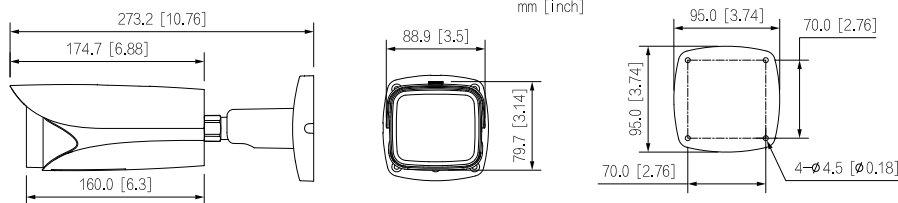

Application

Corner Mount	
VSBKTA121-2 + VSBKTA151	
Wall Mount	Pole Mount
VSBKTB306W	VSBKTB306W + VSBKTA150

Your local VIP Vision™ IP solutions professional: