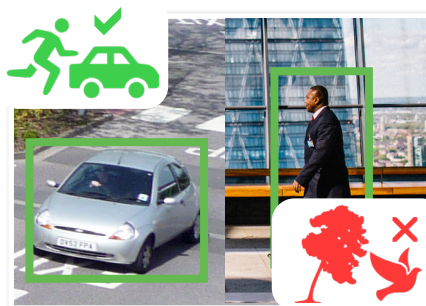

# Intelligent AI auto-tracking.

PTZ AI Series: AI perimeter protection PTZ domes in 2.0MP, 4.0MP & 8.0MP

Offer a versatile surveillance experience and ensure all areas are covered with up to 32x optical zoom, auto-tracking and fast endless 360° panning. Experience impressive AI powered video analytics and filter false alarms with AI face detection and AI Perimeter Protection technology, providing meaningful video event notifications in real-time.

- Stream up to 8.0MP (3840 x 2160) at 25fps
- Up to 32x optical zoom; Identify faces from up to 300m
- Low light colour performance at 0.005lx; 150m IR
- Endless 360° panning and -15° ~ 90° tilt adjustable
- MicroSD card slot for edge recording applications
- Perimeter Protection to identify people & vehicles
- Combine Perimeter Protection with Tripwire/Intrusion to prevent false alarms, all using any VIP Vision NVR
- Power by PoE+ (802.3at) or 24VAC (PSU included)
- IP67 weather rated, lightweight dome housing

Up to 4K Ultra HD Resolution

Smart Person & Vehicle Detection

Up to 32x Lossless Optical Zoom