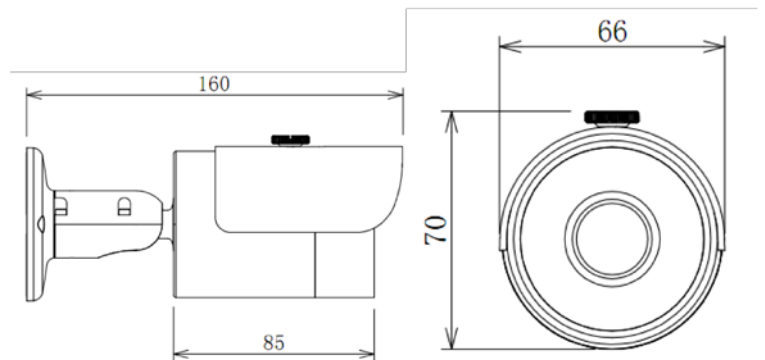

1.3 Megapixel 30m Infrared IP Bullet Camera

Model: VSIP1MPFBIRV2

Specifications		
General	Camera Style	Weatherproof Mini Bullet
	Image Sensor	1/3" 1.3 Megapixel Aptina CMOS
	Effective Pixels	1280 (H) x 960 (V)
	Signal Noise Ratio	> 50dB
Camera	Lens	3.6mm Fixed Lens
	Angle of View	70°
	Electronic Shutter	Auto/Manual, 1/3 ~ 1/10000s
	Minimum Illumination	0.01 Lux at F1.2 (Colour) / 0.005 Lux at F1.2 (B&W)
	Day/Night	Auto (ICR) / Colour/B&W
	White Balance	Auto/Manual
	Noise Reduction	3D Digital Noise Reduction
	Gain Control	Auto/Manual
	Backlight Compensation	BLC / HLC / DWDR
	Audio Input	N/A
	Audio Compression	N/A
	Alarm Interface	N/A
	Network Interface	RJ45 (10/100 Base-T)
	Memory Slot	N/A
	Bit Rate	H.264: 32K ~ 8192Kbps
	ONVIF Conformance	Profile S Compliant
Video	Video Compression	H.264 / MJPEG
	Resolution	1.3MP (1280x960) / 720p (1280x720) / D1 (704x576)
	Frame Rate	1.3MP/720p (1 ~ 25fps)
	Video Output	N/A
Environment	Ingress Protection	IP66
	Vandal Resistant	No
	Maximum Infrared Range	30m
	Power Input	12VDC / PoE (802.3af)
	Power Consumption	< 5W
	Dimensions	70 x 66 x 160mm
	Weight	0.50kg
Operating Environment	-20° to 60°C / RH95% (max)	

Product Highlights

- Record up to 1.3MP (1280 x 960) at 25fps
- 3.6mm fixed lens with 70° viewing angle
- 30m infrared range & IP66 rated housing

Product Overview

The VIP Vision VSIP1MPFBIRV2 is a compact 1.3 Megapixel IP bullet camera capable of streaming beyond 720p high definition footage.

This camera features up to 1.3MP (1280 x 960) image resolution with 30m infrared range for low light and night video capture.

The camera housing is IP66 rated and is suitable for outdoor surveillance.

Your VIP Vision IP surveillance dealer: