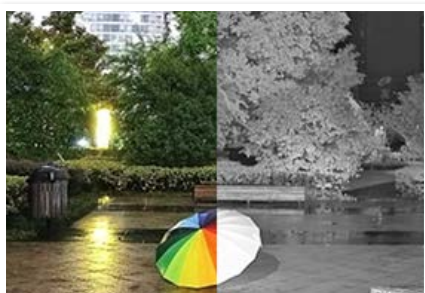

- AI People & Vehicle Detection
- AI Scene Adaptive
- 24/7 Colour
- Alarm Light & Spotlight
- Intruder Deterrence

6.0 MEGAPIXEL **8.0** MEGAPIXEL

Instant intruder deterrence.

Professional AI Series: Fixed AI deterrence turrets in 6.0MP & 8.0MP

Featuring smart motion detection, the Professional AI Series can distinguish between people, vehicles & other motion to filter out false alarms. This camera series includes a loud siren & flashing strobe lights that activate in response to alarm events (such as motion detection), deterring intruders and preventing crimes before they happen.

- Stream up to 8.0MP (3840 x 2160) at 25fps
- Activates spotlight, flashing light & siren, and switches from IR to colour footage in response to alarm events
- 24/7 Colour low light footage as low as 0.003lx
- Up to 30m infrared, BLC/HLC & true WDR (120dB)
- Intelligent AI detection to identify people & vehicles
- Next-Gen Smart Motion Detection (SMD 4.0) & Perimeter Protection to prevent false alarms, using VIP Vision NVRs
- AI SSA detects/adjusts exposure to ensure clear video.
- IP67 weather rated housing for outdoor use