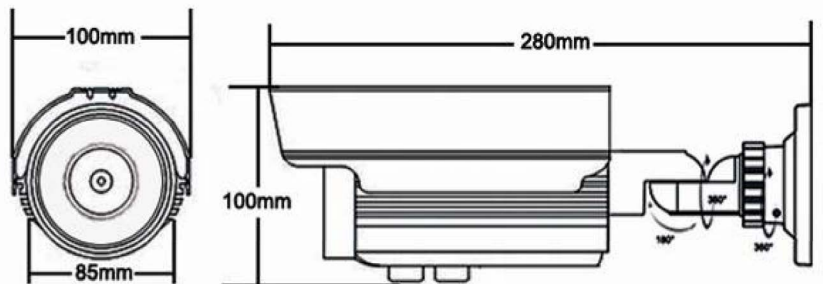

650TVL Infrared Varifocal Analogue Bullet

Model: VSWVF50MIR2.8-12

Specifications		
General	Camera Style	Infrared Varifocal Bullet
	Image Sensor	1/3" Super HAD CCD II
	Effective Pixels	976(H) x 582(V)
	Resolution	650 TVL
Camera	Lens	2.8~12mm Manual Varifocal
	Electronic Shutter	1/50 ~ 1/110,000
	Minimum Illumination	0.1 Lux at F2.0/ 0 Lux IR Active
	Maximum Infrared Range	50m
	Day / Night	Yes
	White Balance	Auto
	Noise Reduction	2D Digital Noise Reduction
	Gain Control	Auto/Manual
	Backlight Compensation	BLC/HLC/WDR
	S/N Ratio	>52dB
	Alarm Interface	N/A
	Memory Slot	N/A
Video	Sync. System	Internal
	Video Output	1 Vp-p / 75 Ohms
Environment	Ingress Protection	IP66
	Vandal Resistant	N/A
	Power Input	12VDC
	Dimensions	280 x 85mm
	Weight	1.8kg
	Operating Environment	-10ø to 50øC / RH95% (Max)

Product Highlights

- 650TVL (976 x 582 pixels)
- Max. 50m infrared range
- 3-Axis bracket inside

Product Overview

The Watchguard VSWVF50MIR2.8-12 is a weather resistant bullet camera capable of streaming beyond 650TVL definition footage. This camera features up to 650TVL image resolution, with 50m infrared range for low light/night video capture and a 2.8~12 varifocal lens. It is IP66 rated suitable for indoor /outdoor surveillance.