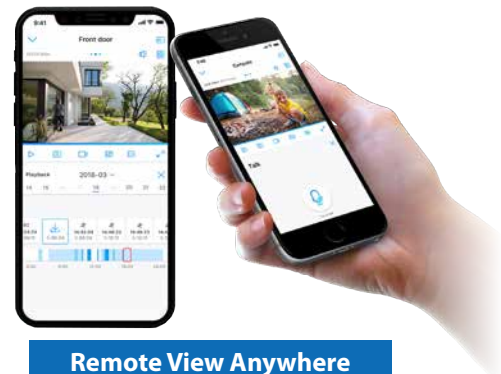

## Watchguard™ Reolink Argus 3 Pro 1440p wireless bullet camera

The Watchguard™ wireless bullet camera is a portable CCTV solution that can be installed anywhere, indoors and outdoors. Enjoy hassle free installations at any location with no wiring, WiFi or power adapter required.

- Stream up to Full HD / 2K (2560 x 1440) at 15fps
- Fixed lens with wide 122° diagonal viewing angle
- 10m IR , capture details in low light conditions
- Two way talk with built-in microphone & speaker
- Smart PIR motion sensor, with up to 10m range
- IP65 rated weather resistant housing for outdoors
- Power via power supply (included) or solar panel
- View footage & receive alerts via the free Reolink app

4.0 MP Image Resolution

Weather Resistant Housing

Remote View Anywhere