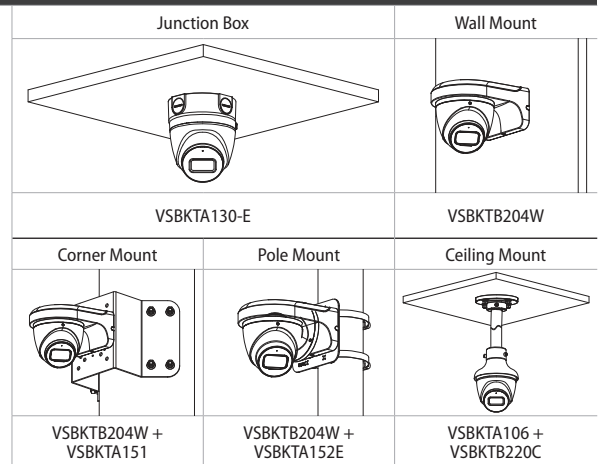

Model		5.0MP Fixed Turret	
Camera	Product Image		
	Ordering Information	VSCVI-5DIRG2: 2.8mm Fixed Lens	
	Image Sensor	1/2" 5.0 Megapixel CMOS	
	Effective Pixels	2880 (H) x 1620 (V)	
Lens	Minimum Illumination	0.001 Lux at F1.6 (Colour) / 0 Lux IR Active	
	Electronic Shutter	1/3 ~ 1/100,000s	
	Infrared Range	50m	
	Signal Noise Ratio	> 65dB	
DORI	Distance	Detect	63.6m
		Observe	25.4m
		Recognise	12.7m
		Identify	6.4m
Video	Resolution	5.0MP (2880 x 1620) to 960H (960 x 576)	
	Frame Rate	25fps (5.0MP and lower)	
	Day/Night	Auto (ICR) / Colour / B&W	
	Lighting Compensation	BLC / HLC / WDR (120dB)	
	White Balance	Auto / Manual	
	Noise Reduction	2D / 3D	
	Gain Control	Auto	
	Transmission Distance	Rated for up to 700m via 75-3 coaxial cable (performed in ideal test conditions)	
Interface	Audio Input	1 channel in & Built-in mic	
	Alarm Interface	N/A	
	Video Output	1 x HDCVI / AHD / TVI / Composite video output (switchable via DIP switch)	
	Synchronisation	Internal	
Environmental	OSD Menu	Support	
	Ingress Protection	IP67	
	Vandal Resistant	N/A	
	Housing	Aluminium	
	Power Input	12VDC	
	Power Consumption	< 5.9W	
	Dimensions	Ø106 x 94mm	
	Weight	0.43kg	
Operating Environment	-40° to 60°C / RH95% (max)		

Application

Your local Securview™ HDCVI solutions professional: