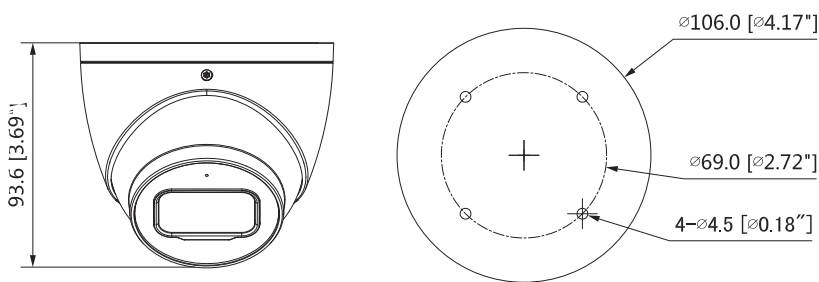

Model		5.0MP Fixed Turret	
Camera	Product Image		
	Ordering Information	VSCVI-5DIRG2: 2.8mm Fixed Lens	
	Image Sensor	1/2" 5.0 Megapixel CMOS	
	Effective Pixels	2880 (H) x 1620 (V)	
Lens	Minimum Illumination	0.001 Lux at F1.6 (Colour) / 0 Lux IR Active	
	Electronic Shutter	1/3 ~ 1/100,000s	
	Infrared Range	50m	
	Signal Noise Ratio	> 65dB	
DORI	Distance	Detect	63.6m
		Observe	25.4m
		Recognise	12.7m
		Identify	6.4m
Video	Resolution	5.0MP (2880 x 1620) to 960H (960 x 576)	
	Frame Rate	25fps (5.0MP and lower)	
	Day/Night	Auto (ICR) / Colour / B&W	
	Lighting Compensation	BLC / HLC / WDR (120dB)	
	White Balance	Auto / Manual	
	Noise Reduction	2D / 3D	
	Gain Control	Auto	
	Transmission Distance	Rated for up to 700m via 75-3 coaxial cable (performed in ideal test conditions)	
Interface	Audio Input	1 channel in & Built-in mic	
	Alarm Interface	N/A	
	Video Output	1 x HDCVI / AHD / TVI / Composite video output (switchable via DIP switch)	
	Synchronisation	Internal	
Environmental	OSD Menu	Support	
	Ingress Protection	IP67	
	Vandal Resistant	N/A	
	Housing	Aluminium	
	Power Input	12VDC	
	Power Consumption	< 5.9W	
	Dimensions	Ø106 x 94mm	
	Weight	0.43kg	
Operating Environment	-40° to 60°C / RH95% (max)		

Application

Your local Securview™ HDCVI solutions professional: