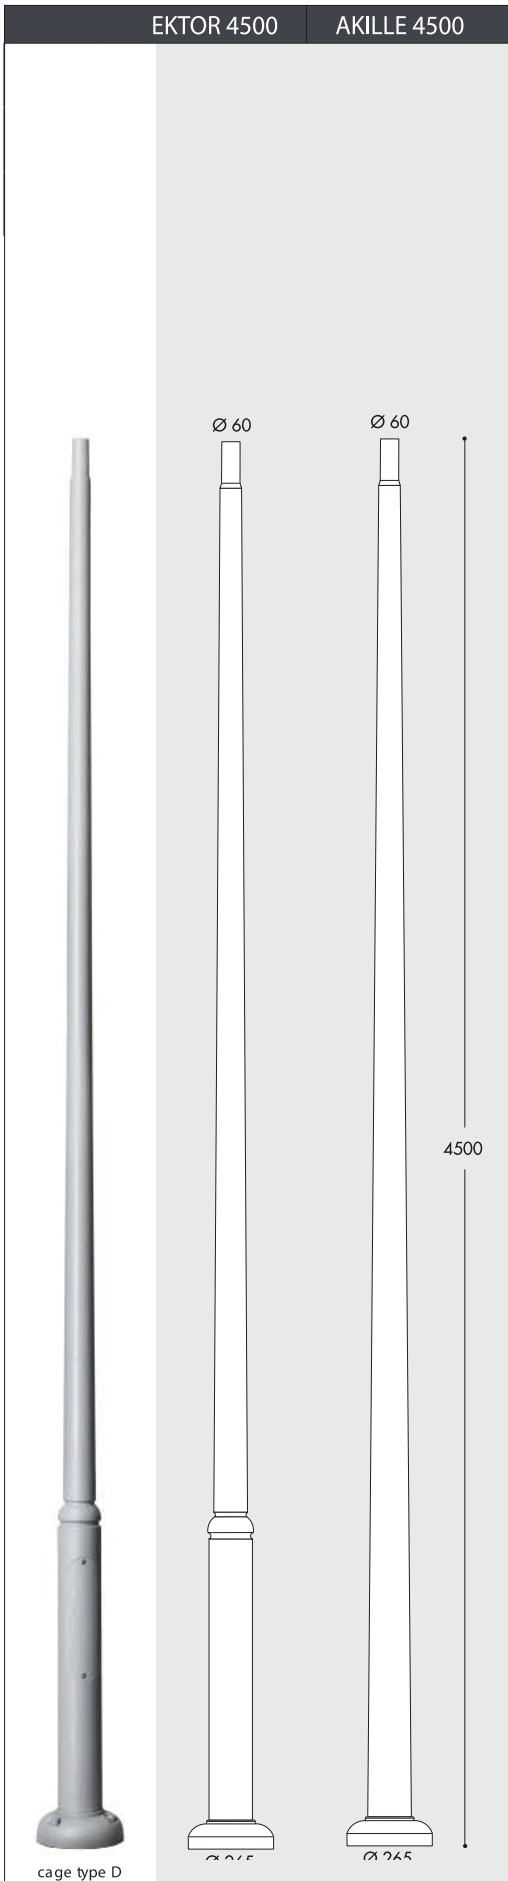

EACH POST IS SUPPLIED WITH THE SUITABLE CAGE FOR FIXATION

EKTOR 2500

EKTOR 3000 AKILLE 3000

EKTOR 3500 AKILLE 3500

EKTOR 4000 AKILLE 4000

EKTOR 6000

WALL BRACKETS/BASE

MIDIPILAR WALL BRACKET

H.254.WAL

suitable for:
GINO 400 - REMO400
VIVI 400 - ECOVIVI 400
GLOBE 400

MIDIPILAR SYSTEM 1L

000.000.A10

Ø60

suitable for:
VIVI 400 - ECOVIVI 400
GLOBE 400

PILAR WALL BRACKET

H.253.WAL

000.000.P20

suitable for:
VIVI 500 - ECOVIVI 500
GLOBE 500

FULLY MODULAR
The unique 60mm hub allows thousands of different possible combinations to create your perfect outdoor light fitting.