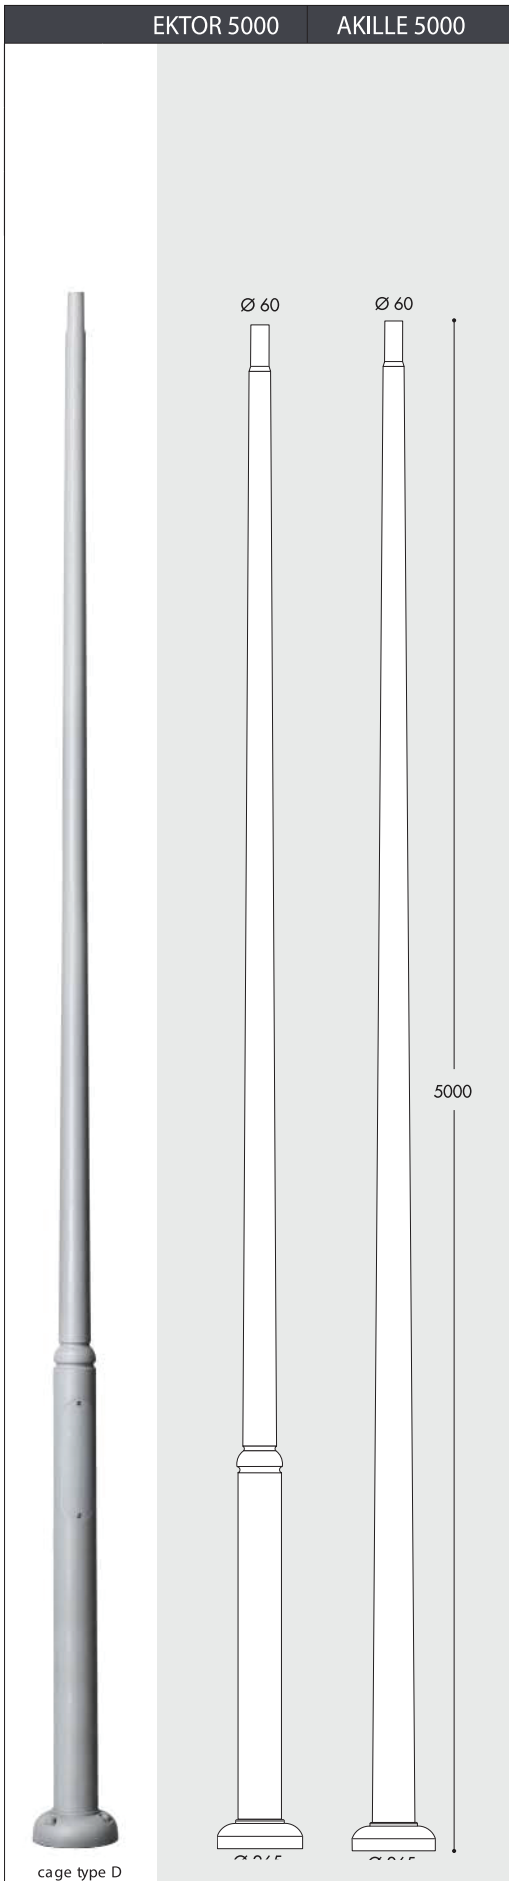

EACH POST IS SUPPLIED WITH THE SUITABLE CAGE FOR FIXATION

EKTOR 2500

EKTOR 3000 AKILLE 3000

EKTOR 3500 AKILLE 3500

EKTOR 4000 AKILLE 4000

EKTOR 6000

WALL BRACKETS/BASE

MIDIPILAR WALL BRACKET