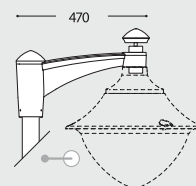

MIDIPILAR SYSTEM 1L

000.000.A10