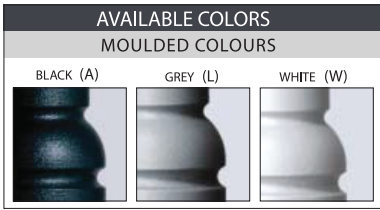

EACH POST IS SUPPLIED WITH THE SUITABLE CAGE FOR FIXATION

EKTOR 2500

EKTOR 3000 AKILLE 3000

EKTOR 3500 AKILLE 3500

EKTOR 4000 AKILLE 4000

EKTOR 6000

WALL BRACKETS/BASE

MIDIPILAR WALL BRACKET