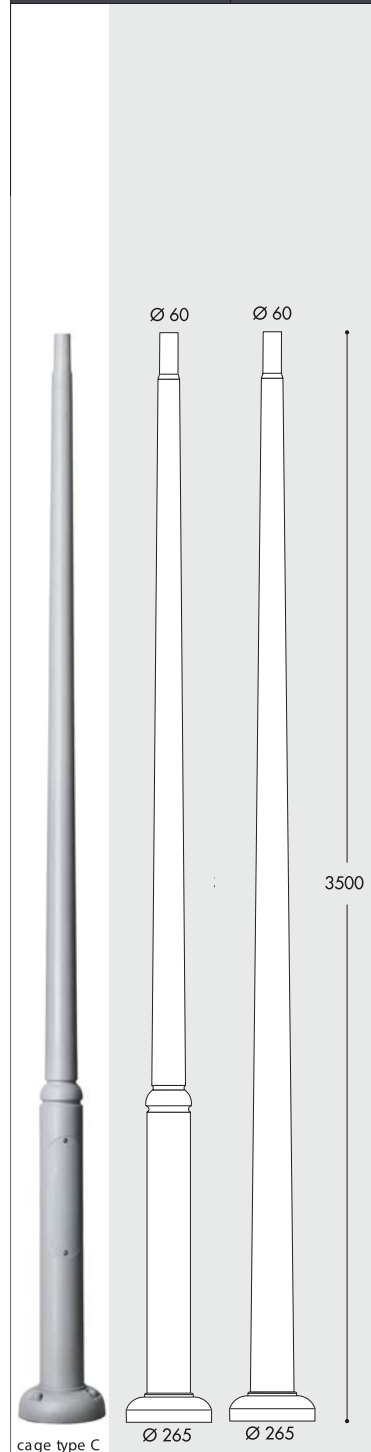

EACH POST IS SUPPLIED WITH THE SUITABLE CAGE FOR FIXATION

EKTOR 2500

EKTOR 3000 AKILLE 3000

EKTOR 3500 AKILLE 3500

EKTOR 4000 AKILLE 4000

EKTOR 6000

WALL BRACKETS/BASE

MIDIPILAR WALL BRACKET