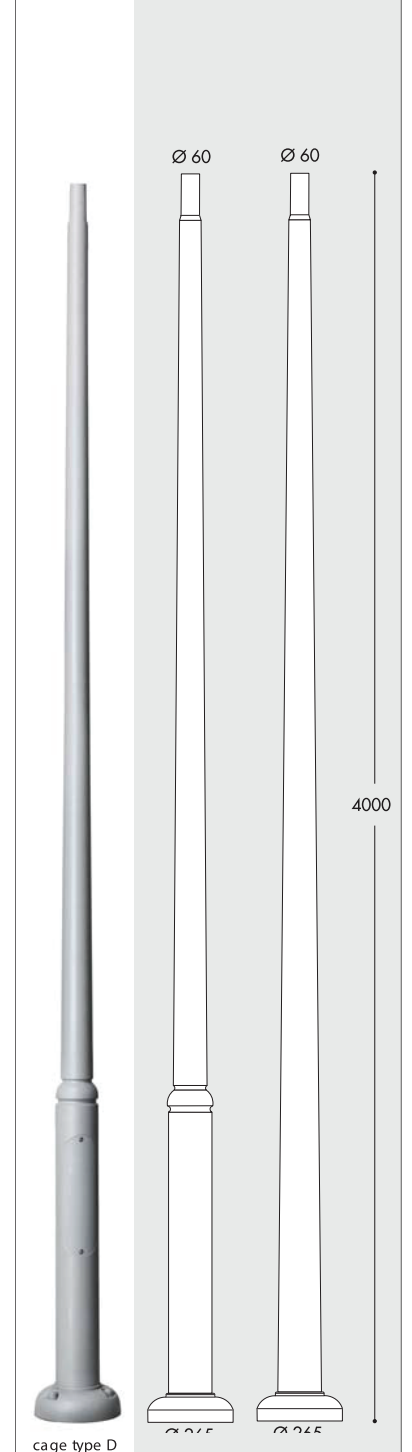

EACH POST IS SUPPLIED WITH THE SUITABLE CAGE FOR FIXATION

EKTOR 2500

EKTOR 3000 AKILLE 3000

EKTOR 3500 AKILLE 3500

EKTOR 4000 AKILLE 4000

EKTOR 6000

WALL BRACKETS/BASE

MIDIPILAR WALL BRACKET

H.254.WAL

suitable for:
GINO 400 - REMO400
VIVI 400 - ECOVIVI 400
GLOBE 400

MIDIPILAR SYSTEM 1L

000.000.A10

Ø60

suitable for:
VIVI 400 - ECOVIVI 400
GLOBE 400

PILAR WALL BRACKET

H.253.WAL

000.000.P20

suitable for:
VIVI 500 - ECOVIVI 500
GLOBE 500

FULLY MODULAR
The unique 60mm hub allows thousands of different possible combinations to create your perfect outdoor light fitting.