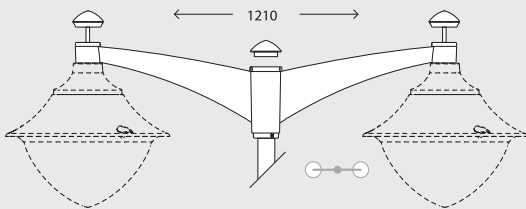

000.000.P20

suitable for:
VIVI 500 - ECOVIVI 500
GLOBE 500

FULLY MODULAR
The unique 60mm hub allows thousands of different possible combinations to create your perfect outdoor light fitting.