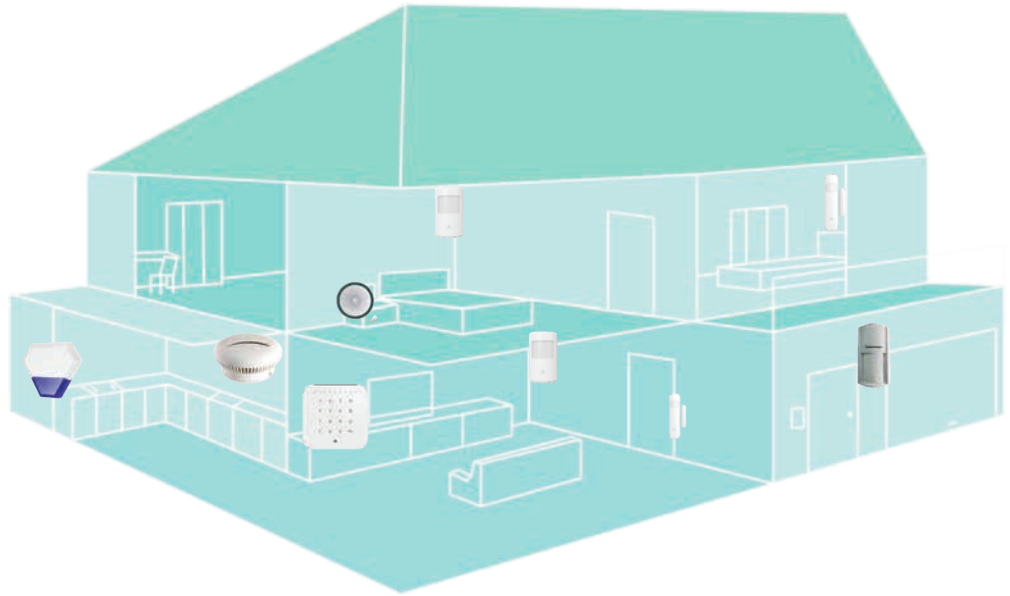

Watchguard™ Wireless Security Accessories

The Watchguard Force™ alarm system can be customised to fit perfectly into any home, leaving no point of entry or potential fire hazards uncovered.

Each Watchguard Force™ alarm system is compatible with up to 50 wireless accessories, 10 remotes and 50 RFID cards.