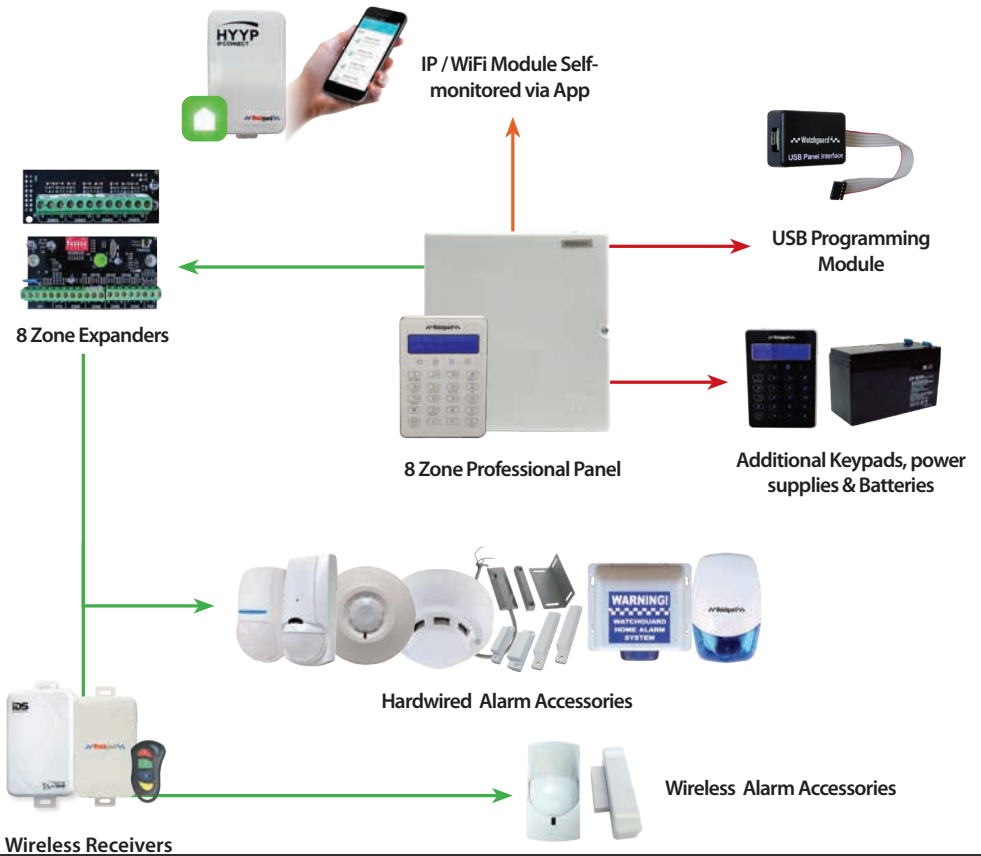

Built to suit any home or business.

Professional business & home security

Trust Watchguard™ to keep you safe, secure and protected with the truly versatile WGAP864 alarm panel. Expand easily up to 64 zones and integrate a wide range of hardwired and wireless sensors to deliver professional building security solutions for homes, small and large businesses