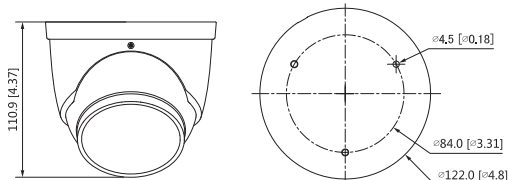

Application

Junction Box		Wall Mount
VSBKTA137		VSBKTB205W
Corner Mount	Pole Mount	Ceiling Mount
VSBKTB205W + VSBKTA151	VSBKTB205W + VSBKTA152E	VSBKTA106 + VSBKTB220C

Your local VIP Vision™ IP solutions professional: