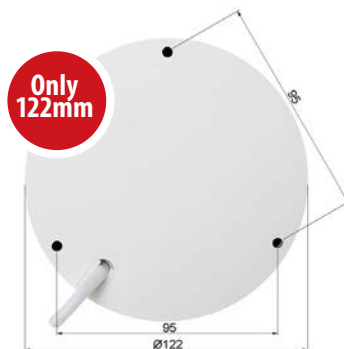

Small Footprint Mini PTZ Dome