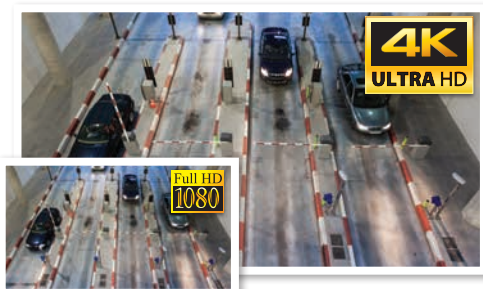

Stellar 4K image quality.

Professional Series: Motorised lens bullets available in 4.0MP & 8.0MP

Each motorised camera in the Professional Series can be remotely configured for a wide or narrow field of view, allowing for hassle-free installations and adjustments should surveillance requirements or the environment change.

- Stream up to Ultra HD (3840 x 2160) at 15fps
- H.265 encoding for efficient storage & streaming
- Long 60m infrared range; true day/night (auto ICR)
- MicroSD slot for recording at the edge up to 256GB
- Tripwire and intrusion intelligent video analytics
- Easy field of view adjustment with motorised lens
- Back/highlight compensation & true WDR (120dB)
- 3D digital noise reduction & auto white balance
- IP67 weather rated housing for outdoor use
- Audio input/output & alarm input/output