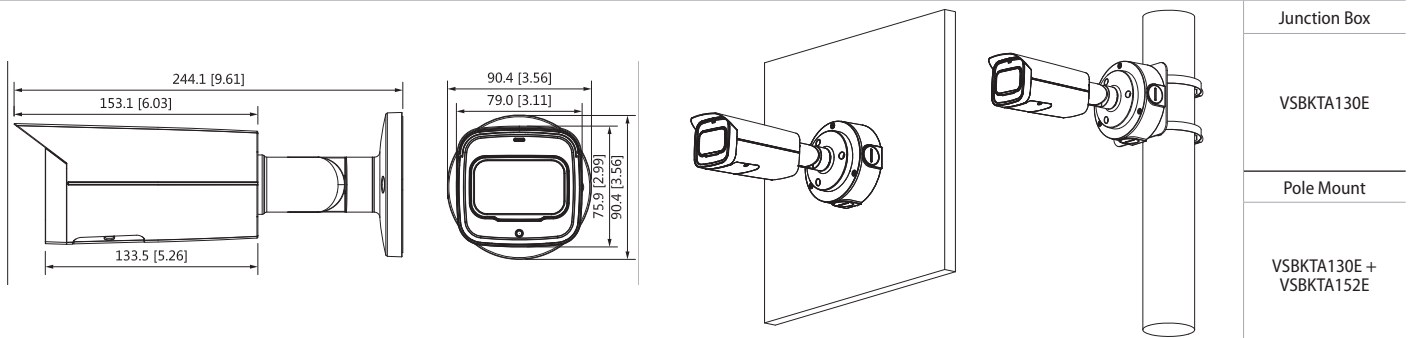

Application

Your local VIP Vision™ IP solutions professional: