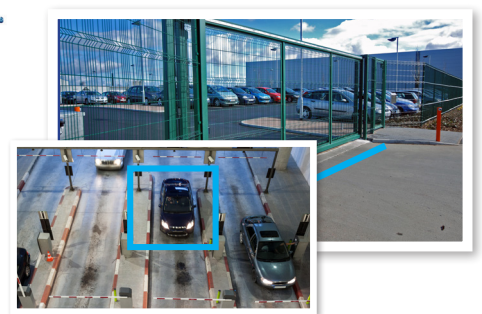

Intelligent Video Functions