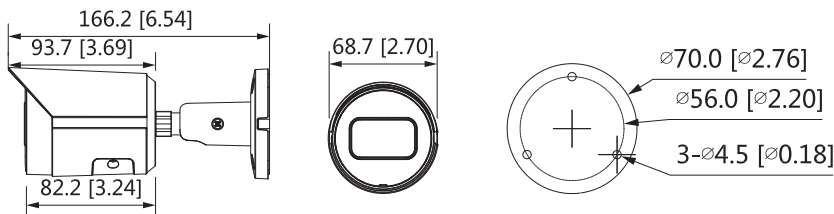

Application

Junction Box		Pole Mount
VSBKTA130E	VSBKTA134	VSBKTA130E + VSBKTA152E
Pole Mount	Corner Mount	
VSBKTA134 + VSBKTA15E	VSBKTA130E + VSBKTA151	VSBKTA134 + VSBKTA151

Your local Watchguard™ professional: