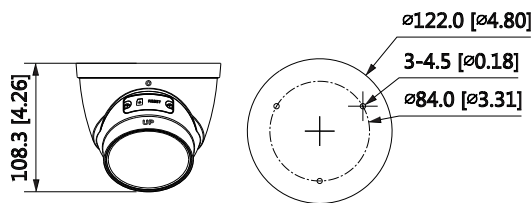

Application

Junction Box		Wall Mount		Corner Mount
VSBKTA130E	VSBKTA137	VSBKTB203W	VSBKTA106 + VSBKTB305W	VSBKTA106 + VSBKTB305W + VSBKTA151
Pole Mount				Ceiling Mount
VSBKTA106 + VSBKTB305W + VSBKTA150	VSBKTA130E + VSBKTA152E	VSBKTA137 + VSBKTA152E	VSBKTB203W + VSBKTA152E	VSBKTA106 + VSBKTB220C (+ VSBKTA117 optional extension)

Your local VIP Vision™ IP solutions professional: