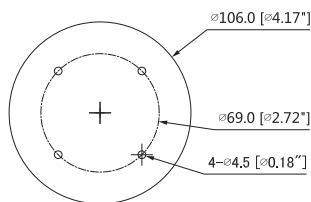

Application

	Junction Box	Weather Shield	Wall Mount		Corner Mount
VSBKTA130E		VSBKTA130E + VSBKTA200W	VSBKTB204W	VSBKTA106 + VSBKTB305W	VSBKTA106 + VSBKTB305W + VSBKTA151
Corner Mount			Pole Mount		Ceiling Mount
VSBKTB204W + VSBKTA151		VSBKTA106 + VSBKTB305W + VSBKTA150	VSBKTA130E + VSBKTA152E	VSBKTB204W + VSBKTA152E	VSBKTA106 + VSBKTB220C (+ VSBKTA117 optional extension)

Your local VIP Vision™ IP solutions professional: