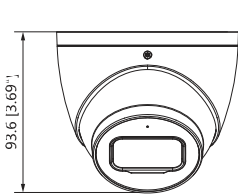

Application

	Junction Box	Weather Shield	Wall Mount		Corner Mount
VSBKTA130E		VSBKTA130E + VSBKTA200W	VSBKTB204W	VSBKTA106 + VSBKTB305W	VSBKTA106 + VSBKTB305W + VSBKTA151
Corner Mount			Pole Mount		Ceiling Mount
VSBKTB204W + VSBKTA151		VSBKTA106 + VSBKTB305W + VSBKTA150	VSBKTA130E + VSBKTA152E	VSBKTB204W + VSBKTA152E	VSBKTA106 + VSBKTB220C (+ VSBKTA117 optional extension)

Your local VIP Vision™ IP solutions professional: