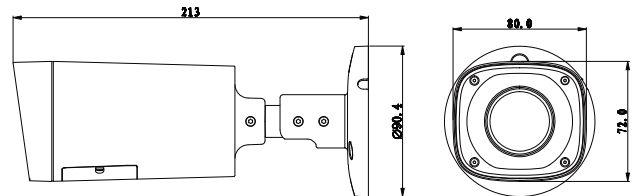

Camera Features

- Streams Full HD 1080p/2.0MP (1920 x 1080)
- Motorised 2.7 ~ 12mm lens, fixed iris
- 99 ~ 34° horizontal viewing angles
- Up to 500m HD video transmission over coax
- Infrared illumination up to 30m
- IP66 rated for weather resistance
- Auto white balance & 3D noise reduction
- Adjustable ball-socket bracket mount

Backwards compatible: HDCVI/Analogue switchable BNC video input. Analogue mode configuration via OSD using HDCVI DVR or tester.

| Model | VSCVI2MPFBIRM |
|------------------------|---|
| General | |
| Camera Style | Weather Resistant Bullet |
| Image Sensor | 1/2.8" 2.4 Megapixel CMOS |
| Effective Pixels | 1984 (H) x 1225 (V) |
| Signal Noise Ratio | > 50dB |
| Camera | |
| Lens | 2.7 ~ 12mm Motorised Lens; Fixed Iris |
| Angle of View | 99° (wide) ~ 34° (tele) |
| Electronic Shutter | 1/3 ~ 1/100,000s |
| Minimum Illumination | 0.05 Lux at F1.2 (Colour) / 0 Lux IR Active |
| Day/Night | Auto (ICR) / Colour / B&W |
| White Balance | Auto |
| Noise Reduction | 2D / 3D |
| Gain Control | Auto |
| Backlight Compensation | BLC / HLC / DWDR |
| Audio Input | N/A |
| Transmission Distance | Over 500m via 75-3 coaxial cable |
| Synchronisation | Internal |
| OSD Menu | Support |
| Alarm Interface | N/A |
| Video | |
| Video Compression | H.264 / MJPEG |
| Resolution | 1080p (1920 x 1080) to CIF (352 x 288) |
| Frame Rate | 25fps (1080p and lower) |
| Video Output | BNC CVI HD output / CVBS SD output (switchable) |
| Environment | |
| Ingress Protection | IP66 |
| Vandal Resistant | No |
| Maximum Infrared Range | 30m |
| Power Input | 12VDC |
| Power Consumption | < 7.5W |
| Dimensions | 213 x 80 x 72mm |
| Weight | 0.55kg |
| Operating Environment | -30° to 60°C / RH95% (max) |
| Product Diagram | |