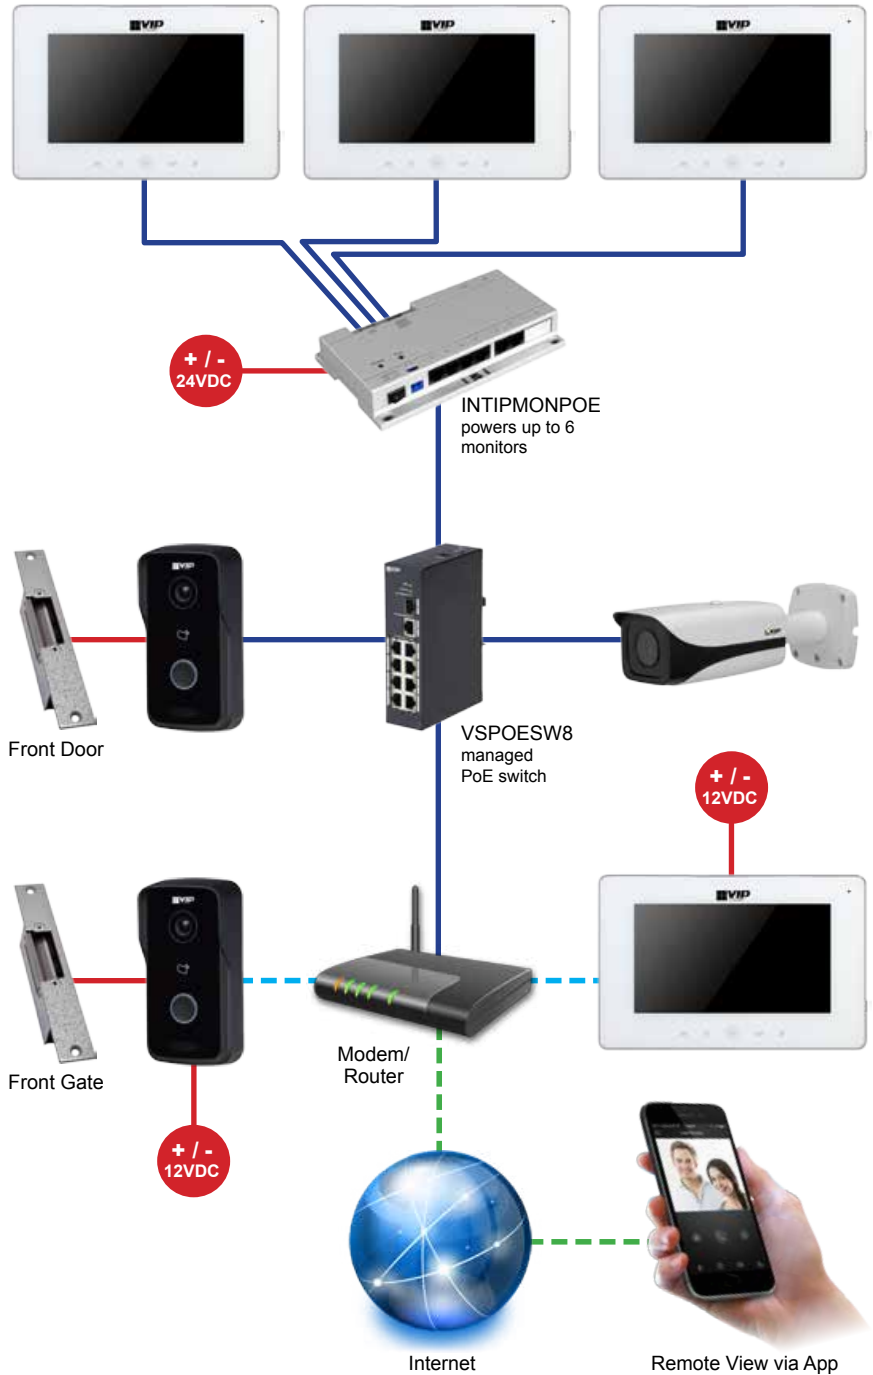

## The VIP Vision™ IP Intercom Kit with WiFi

INTIPRKITD Series Includes:

- 1 x Residential door station with 1.0 megapixel camera
- 1 x Residential intercom monitor with 7" TFT LCD display
- 1 x 30m CAT5 cable to connect door station and monitor
- Power supplies for the door station and monitor

## System Map

Easily install the VIP Vision IP Intercom System using the existing IP or WiFi network.

The system can integrate IP cameras, up to 5 indoor intercom monitors and up to 20 door stations.

**INTIPMONPOE**  
Inline Power over Ethernet switch that facilitates network and power for up to six IP intercom monitors. Simplify the expansion of intercom systems, save time and create professional installations.

**VSPOE-SW8**  
Power over Ethernet switch comprises 10/100Mbps PoE switch in an 8 port configuration. This two-layer industrial POE switch provides high-speed data forwarding and is widely used in networking and wireless systems, surveillance, IP telephony and more.

## System Map (door station only)

The intuitive door station can also be used without an intercom monitor by using a smart phone or tablet instead via the app.