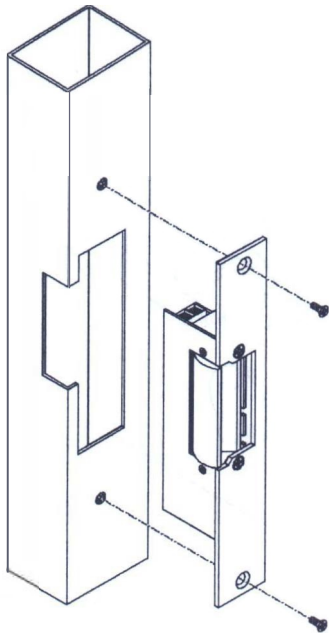

# ACLOC100 Mortise Electric Door Strike

---

Steel or Aluminium door frame

Steel or Aluminium door frame

Dimensions needed to install strike  
Unit: mm

Wooden door frame