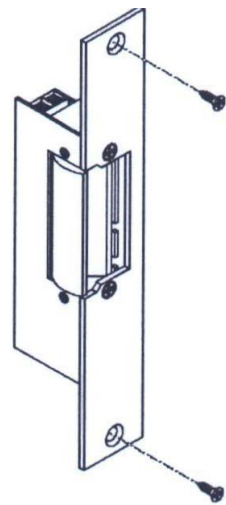

# ACLOC100 Mortise Electric Door Strike

---

Steel or Aluminium door frame

Steel or Aluminium door frame

Dimensions needed to install strike  
Unit: mm

Wooden door frame