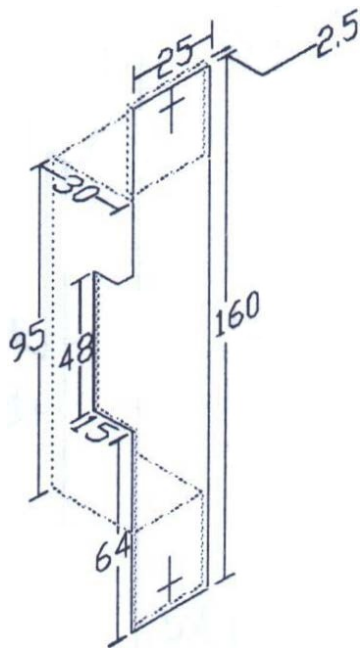

# ACLOC100 Mortise Electric Door Strike

---

Steel or Aluminium door frame

Steel or Aluminium door frame

Dimensions needed to install strike  
Unit: mm

Wooden door frame