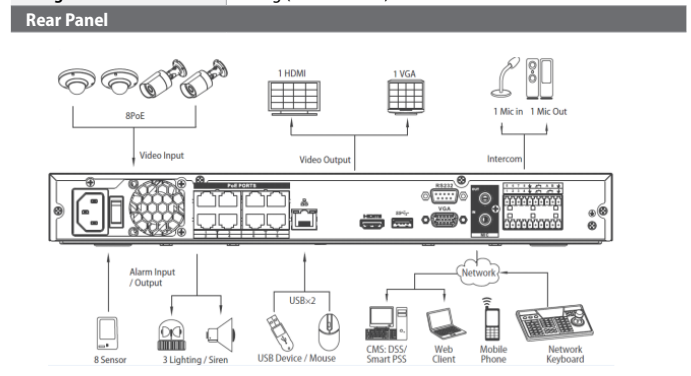

Model	NVR8PRO4
System	
Main Processor	Dual-core embedded processor
Operating System	Embedded Linux
Video Input	8 channel
Two-way Talk	1 channel input / 1 channel output / RCA
ONVIF Conformance	2.4 Conformance
Display	
Video Output	HDMI / VGA
Resolution	Configurable from 3840 x 2160 to 1024 x 768
Display Split	1/4/8/9
OSD	Camera title, Time, Video loss, Camera lock, Motion detection
Recording	
Video Compression	H.265 / H.264 / MJPEG
Maximum Resolution	Configurable from 12.0MP(4000 x 3000) to CIF (352 x 288)
Incoming Bandwidth	256Mbps
Bit Rate	1 ~ 20Mbps
Record Modes	Manual / Schedule (Regular [Continuous], MD, Alarm) / Stop
Record Interval	1~120 min (default: 60 min) / Pre: 1~30s / Post: 10~300s
Detection	
Alarm Input / Output	8 channels input / 3 channels relay output
Trigger Events	Recording, PTZ, Tour, Alarm, Video Push, Email, FTP, Buzzer
Video Detection	Motion (Zones: 396(22x 18)), Video Loss, Camera Blank
Playback & Backup	
Playback Sync	1/4/9
Search Modes	Time/Date, Alarm, By Motion, Exact search, Smart search
Backup Modes	USB Device / Network / Internal SATA burner
Network	
Ethernet	1 RJ-45 port (10/100/1000M)
Power over Ethernet	8 ports (IEEE802.3af)
Network Functions	HTTP, TCP/IP, IPv4/IPv6, UPNP, RTSP, UDP, SMTP, NTP, DHCP, DNS, IP Filter, PPPoE, DDNS, FTP, Alarm Server, IP Search
Optical Interface	N/A
Max. User Access	128 users
Remote View	iOS (iPhone, iPad) / Android devices / Windows Phone
Storage	
Internal HDD	2 SATA ports, up to 12TB
HDD Modes	N/A
Auxiliary	
USB Interface	2 ports: Rear USB3.0 / Front USB2.0
Auxiliary Inputs	1 x RS232 / 1 x RS485
General	
Power Supply	100 ~ 240VAC, 50 ~ 60Hz
Power Consumption	NVR: 15.2W (without HDD) / PoE: Max 25.5W per port
Operating Environment	-10 ~ 55°C / 10 ~ 90%RH / 86 ~ 106kpa
Dimensions	375 x 275 x 56mm
Weight	2.65kg (without HDD)