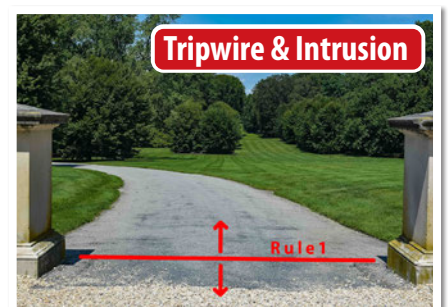

Intelligent Video Functions