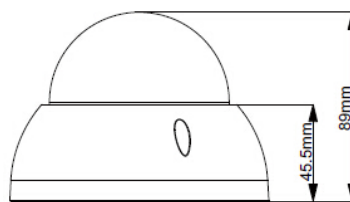

## Product Overview

The Securview Victory Series VSCVI1MPVDIRM is a 1.4 megapixel, motorised varifocal lens, infrared dome camera and is capable of providing 720p High Definition footage over coaxial cable.

This camera is only compatible with digital video recorders in the Securview Victory Series.

Specifications		
General	Camera Style	Weatherproof Mini Dome
	Image Sensor	1/3" 1.4 Megapixel CMOS
	Effective Pixels	1305 (H) x 1049 (V)
	Signal Noise Ratio	> 50dB
Camera	Lens	2.7 ~ 12mm Motorised Lens
	Angle of View	90° (wide) ~ 29° (tele)
	Electronic Shutter	4/25 ~ 1/45,000s
	Minimum Illumination	0.01 Lux at F1.2 (Colour) / 0 Lux IR Active
	Day/Night	Auto (ICR) / Colour / B&W
	White Balance	Auto
	Noise Reduction	2D / 3D
	Gain Control	Auto
	Backlight Compensation	BLC / HLC / DWDR
	Audio Input	N/A
	Audio Compression	N/A
	Transmission Distance	Over 500m via 75-3 coaxial cable
	Synchronisation	Internal
	OSD Menu	Support
Alarm Interface	N/A	
Video	Video Compression	H.264 / MJPEG
	Resolution	720p (1280x720) / D1 (704x576)
	Frame Rate	720p (25fps)
	Video Output	BNC CVI HD output / CVBS SD output (switchable)
Environment	Ingress Protection	IP66
	Vandal Resistant	IK10
	Maximum Infrared Range	30m
	Power Input	DC12V±10%
	Power Consumption	< 9.6W
	Dimensions	Ø122 x 89mm
	Weight	0.45kg
Operating Environment	-30° to 60°C / RH95% (max)	