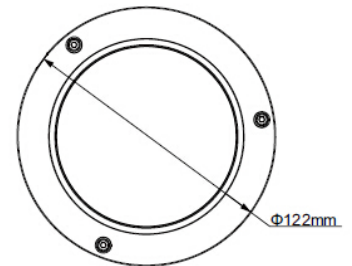

## Product Overview

The Securview Victory Series VSCVI1MPVDIRM is a 1.4 megapixel, motorised varifocal lens, infrared dome camera and is capable of providing 720p High Definition footage over coaxial cable.

This camera is only compatible with digital video recorders in the Securview Victory Series.

Specifications		
General	Camera Style	Weatherproof Mini Dome
	Image Sensor	1/3" 1.4 Megapixel CMOS
	Effective Pixels	1305 (H) x 1049 (V)
	Signal Noise Ratio	> 50dB
Camera	Lens	2.7 ~ 12mm Motorised Lens
	Angle of View	90° (wide) ~ 29° (tele)
	Electronic Shutter	4/25 ~ 1/45,000s
	Minimum Illumination	0.01 Lux at F1.2 (Colour) / 0 Lux IR Active
	Day/Night	Auto (ICR) / Colour / B&W
	White Balance	Auto
	Noise Reduction	2D / 3D
	Gain Control	Auto
	Backlight Compensation	BLC / HLC / DWDR
	Audio Input	N/A
	Audio Compression	N/A
	Transmission Distance	Over 500m via 75-3 coaxial cable
	Synchronisation	Internal
	OSD Menu	Support
Alarm Interface	N/A	
Video	Video Compression	H.264 / MJPEG
	Resolution	720p (1280x720) / D1 (704x576)
	Frame Rate	720p (25fps)
	Video Output	BNC CVI HD output / CVBS SD output (switchable)
Environment	Ingress Protection	IP66
	Vandal Resistant	IK10
	Maximum Infrared Range	30m
	Power Input	DC12V±10%
	Power Consumption	< 9.6W
	Dimensions	Ø122 x 89mm
	Weight	0.45kg
Operating Environment	-30° to 60°C / RH95% (max)	