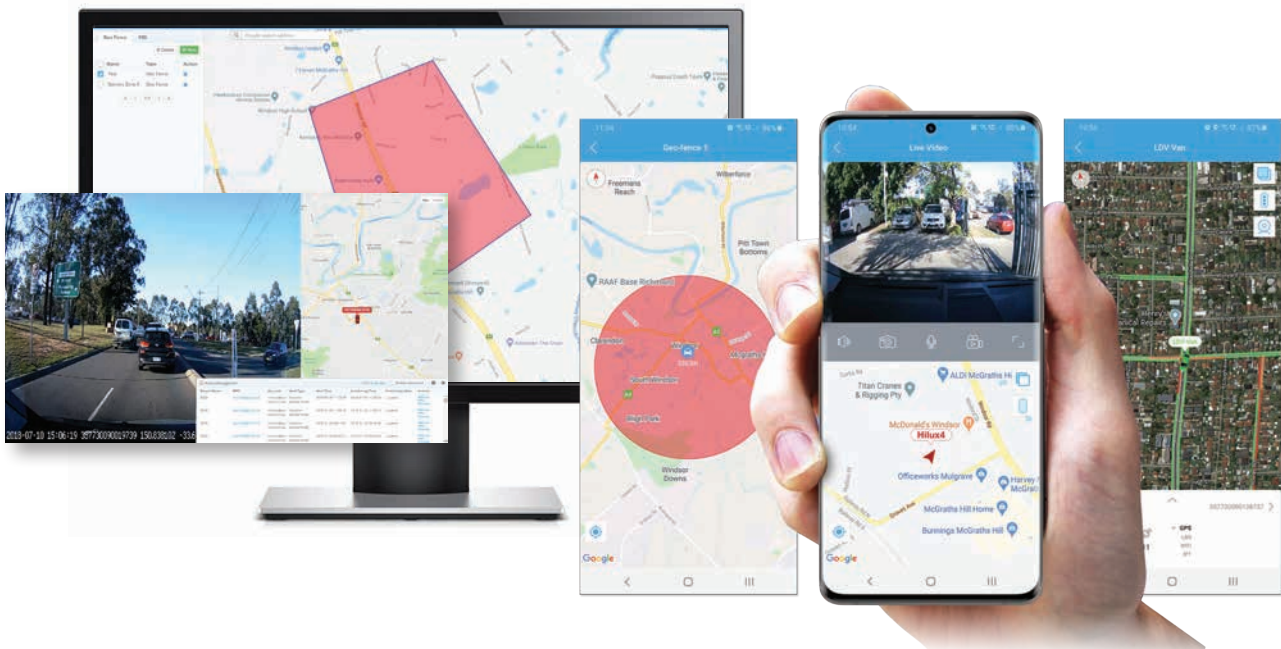

See everything, anywhere, anytime

- Capture everything with a Full HD 1080p, wide 120° road-facing camera
- Capture the cabin with the internal 100° driver-facing camera
- View live video from both the driver and vehicle via the app or web browser
- Access footage even while your vehicle is turned off with the 450mAh external battery

Alerts, voice command & monitoring

- Receive push and/or web alerts via app on the time and date a collision occurs
- Call the vehicle from anywhere using the two-way voice communication from the mobile to the driver
- Keep track of driving behaviour with over speed, sudden acceleration, and sharp turn detection

Organise and manage your fleet from your browser

Achieve full monitoring of your drivers' whereabouts, vehicle collisions, emergencies, and monitor their behavior using the website or app.

Complete remote vehicle monitoring & GPS tracking

The MDVR-J400 can be remotely managed via your smartphone or via the monitoring website. Manage entire fleets of vehicles remotely using the web interface and access to live view footage.

- Monitor your vehicles fuel consumption, distance, trips traveled and driving behaviour
- Create customisable geo-fence boundaries via the web for more accurate monitoring
- Get notified when a vehicle has entered or left the geo-fence boundary via the web or app