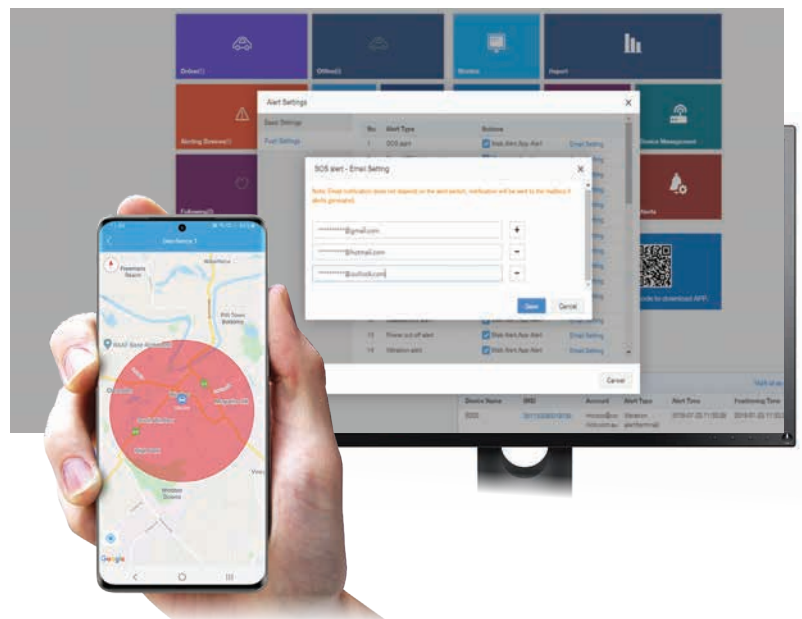

Get notified in emergencies

- Add and remove emergency contact phone numbers and emails via the app or website to notify the right person
- Receive immediate notifications when a vehicle sends an SOS alert to your mobile number and email