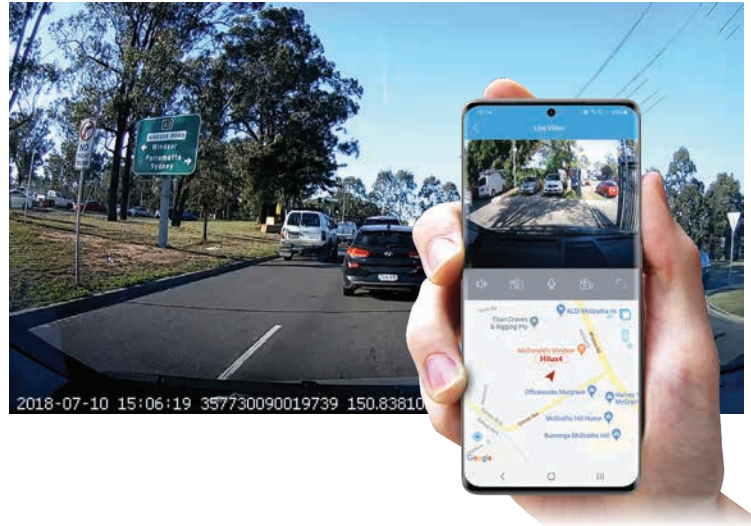

- Record up to Full HD/2.0MP (1920 x 1080) at 30fps
- 120° external cam (road), 100° internal dashcam (driver)
- Live camera view and GPS tracking with app/website
- Windshield-mounted with detachable camera unit
- 450mAh external battery for use when vehicle is off
- Two-way voice communication between phone & cam
- Email/app alert & sent footage upon collision detection
- Playback and record footage on microSD up to 128GB
- Monitor driver behavior with geo-fencing and 9-axis G-sensor to detect harsh acceleration, sharp turns, etc.

Simultaneous Front/Rear Recording

Mobile Live View, GPS Tracking & more

Configure Via 4G/WiFi Hotspot

Comprehensive monitoring from your vehicle.

Using remote access from your smartphone, track and monitor your driver all in the palm of your hands via the smartphone app. Playback and snapshot footage by connecting your device to the WiFi hotspot.

See everything, anywhere, anytime

- Capture everything with a Full HD 1080p, wide 120° road-facing camera
- Capture the cabin with the internal 100° driver-facing camera
- View live video from both the driver and vehicle via the app or web browser
- Access footage even while your vehicle is turned off with the 450mAh external battery

Alerts, voice command & monitoring

- Receive push and/or web alerts via app on the time and date a collision occurs
- Call the vehicle from anywhere using the two-way voice communication from the mobile to the driver
- Keep track of driving behaviour with over speed, sudden acceleration, and sharp turn detection