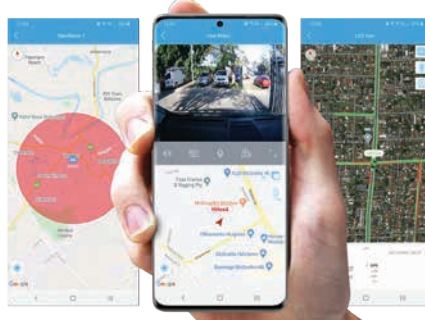

Total vehicle monitoring.

MDVR-J400: Complete 4G / WiFi in-vehicle surveillance & tracking system

Keep full track of your vehicle and monitor driver activity from anywhere. This total in-vehicle monitoring solution excels at tracking company vehicles with road & dash cameras, GPS tracking, behaviour tracking, mobile alerts & more.

- Record up to Full HD/2.0MP (1920 x 1080) at 30fps
- 120° external cam (road), 100° internal dashcam (driver)
- Live camera view and GPS tracking with app/website
- Windshield-mounted with detachable camera unit
- 450mAh external battery for use when vehicle is off
- Two-way voice communication between phone & cam
- Email/app alert & sent footage upon collision detection
- Playback and record footage on microSD up to 128GB
- Monitor driver behavior with geo-fencing and 9-axis G-sensor to detect harsh acceleration, sharp turns, etc.

Simultaneous Front/Rear Recording

Mobile Live View, GPS Tracking & more

Configure Via 4G/WiFi Hotspot

Comprehensive monitoring from your vehicle.

Using remote access from your smartphone, track and monitor your driver all in the palm of your hands via the smartphone app. Playback and snapshot footage by connecting your device to the WiFi hotspot.

The MDVR-J400 can be remotely managed via your smartphone or via the monitoring website. Manage entire fleets of vehicles remotely using the web interface and access to live view footage.

- Monitor your vehicles fuel consumption, distance, trips traveled and driving behaviour
- Create customisable geo-fence boundaries via the web for more accurate monitoring
- Get notified when a vehicle has entered or left the geo-fence boundary via the web or app