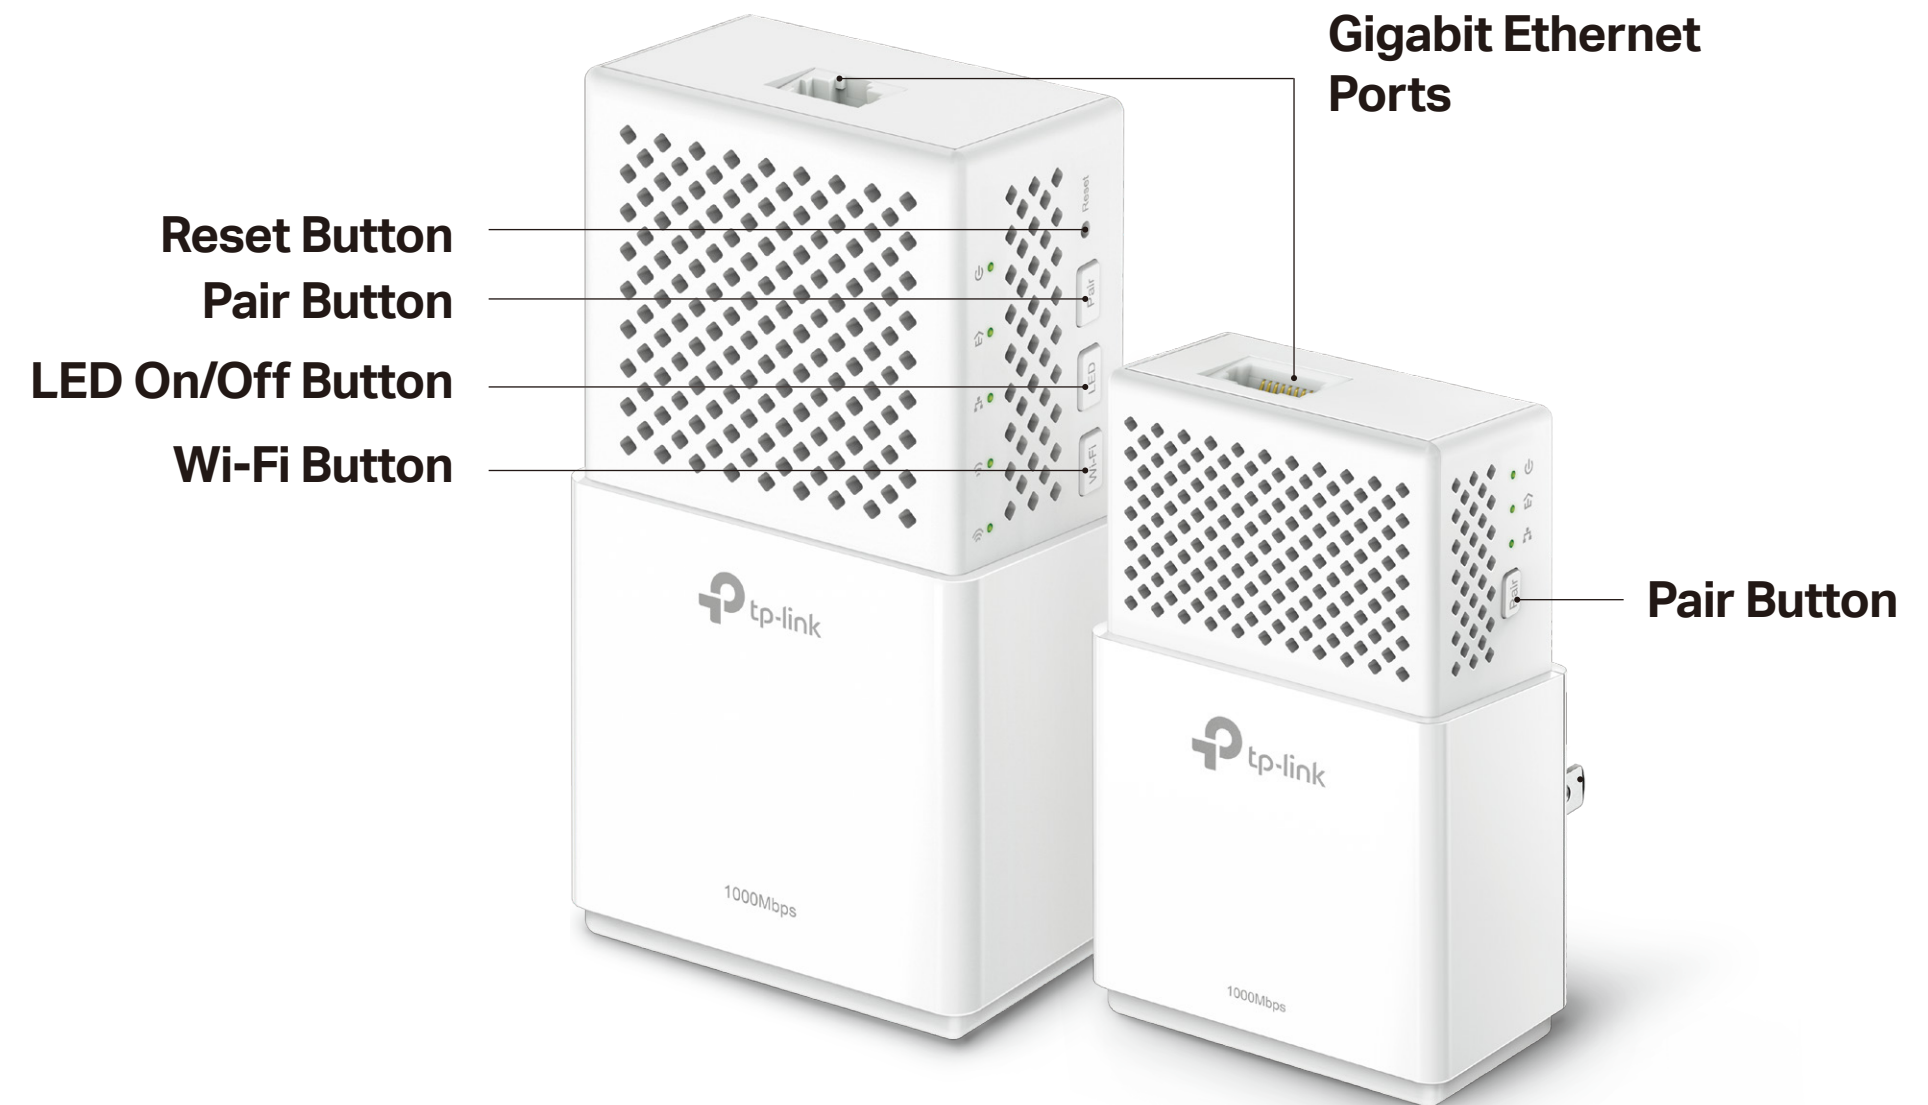

Specifications

Hardware

- Transmission Speeds:
  - Powerline: Up to 1000 Mbps
  - Ethernet: 10/100/1000 Mbps
- Standards and Protocols:
  - HomePlug AV2, HomePlug AV, IEEE 1901, IEEE 802.3, IEEE 802.3u, IEEE 802.3ab, IEEE 802.11b/g/n (2.4GHz), IEEE 802.11a/n/ac (5GHz)
- Interface: TL-WPA7510: 1 Ethernet Port; TL-PA7010: 1 Ethernet Port
- Button: Pair, Reset, Wi-Fi Clone, LED On/Off
- LED Indicator: Power, Powerline, Ethernet, Wi-Fi (2.4GHz), Wi-Fi (5GHz)
- Dimensions (W x D x H):
  - TL-WPA7510: 5.3 × 2.8 × 1.9 in. (135.6 × 70.8 × 49 mm)
  - TL-PA7010: 3.8 × 2.4 × 1.4 in. (98 × 60 × 36 mm)
- IGMP: IGMP v1/v2/v3
- Power Consumption:
  - TL-WPA7510: Maximum: 9.6W, Typical: 6.5W
  - TL-PA7010: Maximum: 2.93W, Typical: 2.9W
- Range: Up to 300 meters/1000 feet over existing electrical wiring
- Compatibility:
  - Compatible with all HomePlug AV & AV2 standard powerline adapters