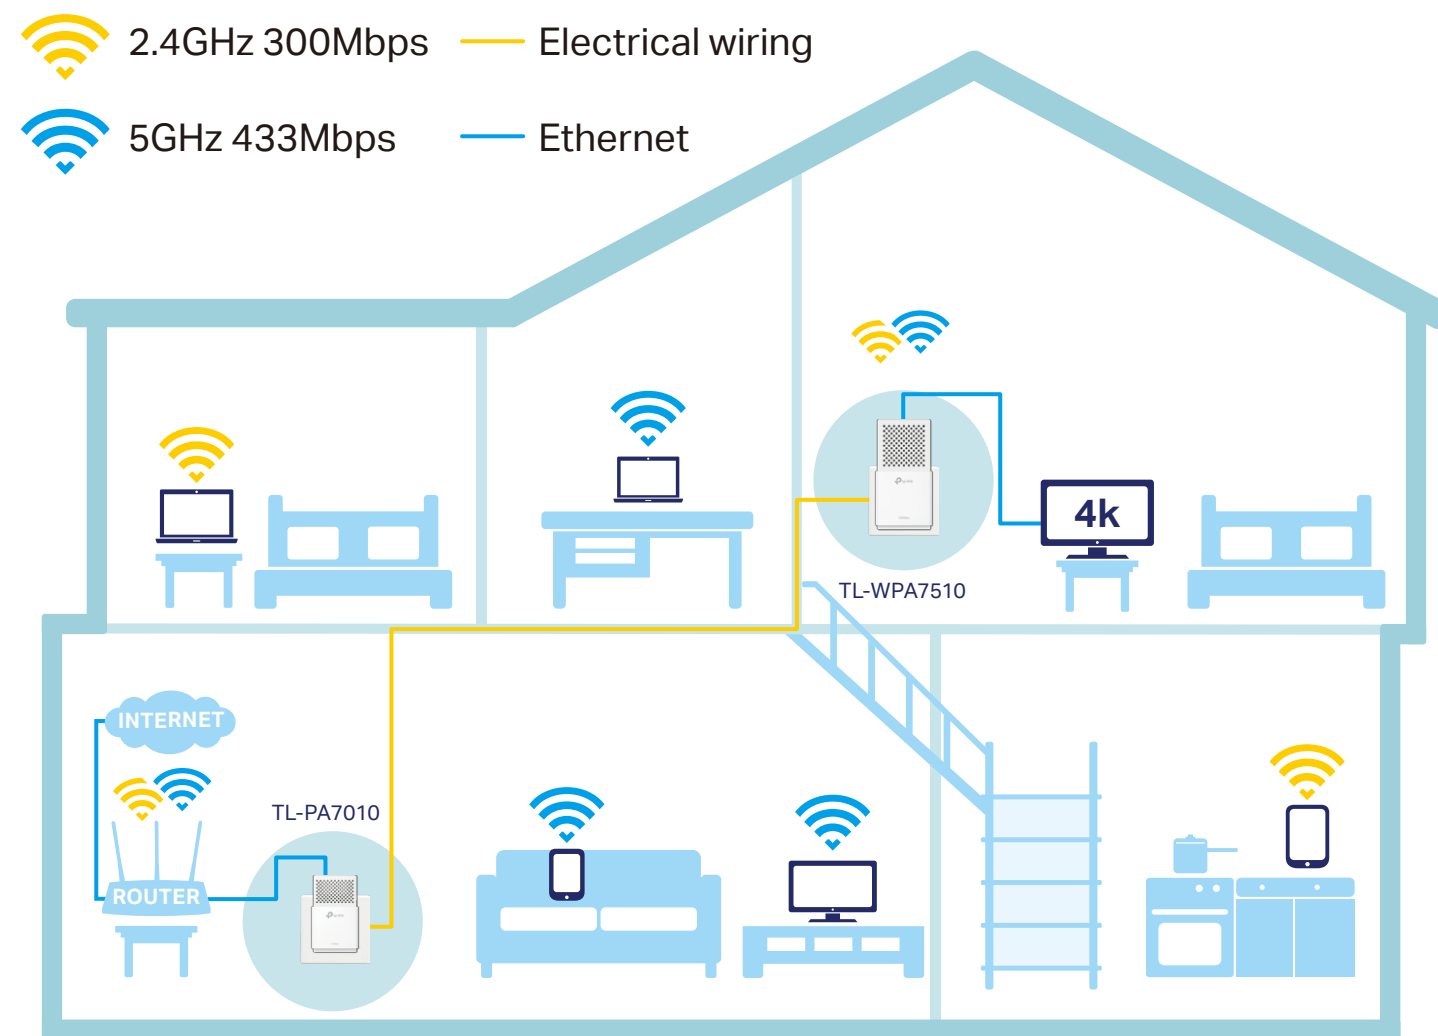

AC750 Wi-Fi Range Extender AV1000 Powerline Edition

AC750 Wi-Fi to Power Up
Your Network

TL-WPA7510 KIT

HomePlug AV2
1000Mbps

300Mbps + 433Mbps
Dual Band Wi-Fi

Wi-Fi
Auto-Sync

Highlights

HomePlug AV2 Standard Compliant

HomePlug AV2 provides users with stable, high-speed data transfer rates of up to 1000Mbps on a line length of up to 300 meters.

Wi-Fi Auto-Sync for A Unified, Powerful Network

Powerline extenders simply copy your router's Wi-Fi settings and apply any changes across the secure powerline network with Wi-Fi Clone and Wi-Fi Move.

Highlights

Fast Dual Band Wi-Fi for Every Need in Every Room

300Mbps (2.4GHz) is ideal for browsing the web and video chatting, while 433Mbps (5GHz) is perfect for HD streaming and lag-free gaming.

Gigabit Ethernet for Fast Connections

The Gigabit Ethernet port provides reliable high-speed wired connections for game consoles, smart TVs, and NAS.

Features

Speed

- **Wireless AC Standard** – AC750 dual band Wi-Fi (433Mbps on 5GHz & 300Mbps on 2.4GHz) allows streaming, gaming, emailing, browsing and posting on your wireless devices, throughout your home
- **HomePlug AV2** – Provides up to 1000Mbps high-speed data transmission over a home's existing electrical wiring
- **Gigabit Ethernet Ports** – Provide reliable high-speed wired connections for game consoles, smart TVs, and NAS
- **Speed Optimization** – Supports IGMP managed multicast IP transmission, optimizing IPTV streaming