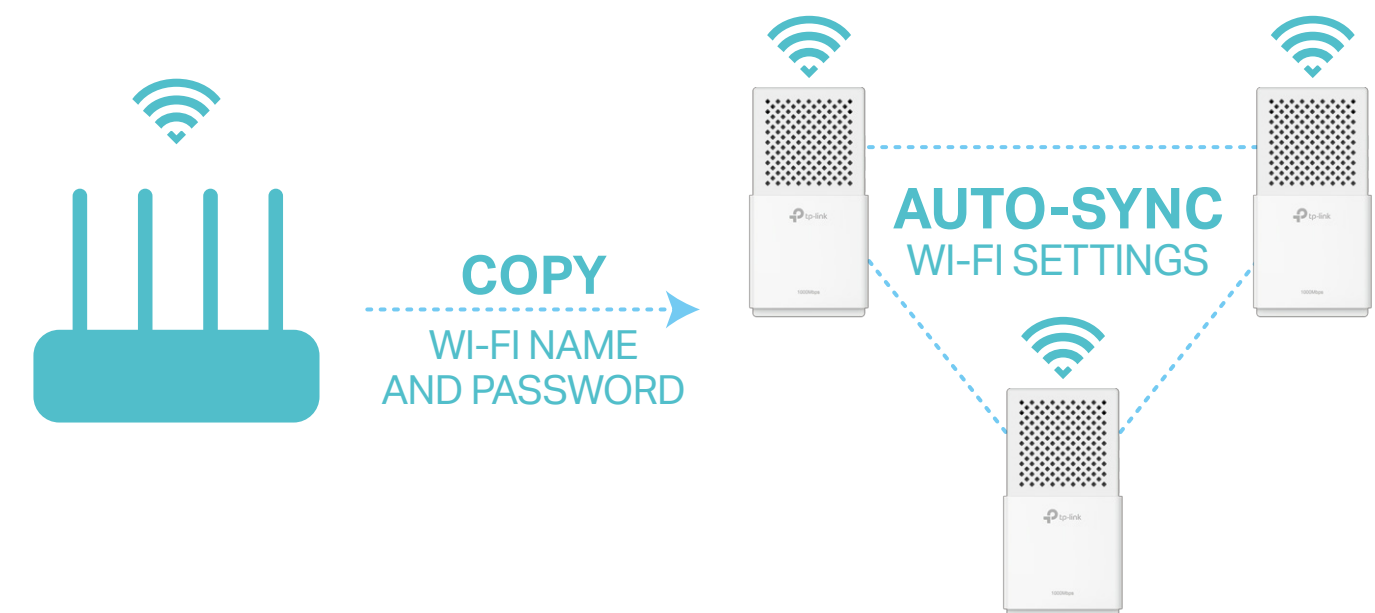

AC750 Wi-Fi Range Extender AV1000 Powerline Edition

AC750 Wi-Fi to Power Up
Your Network

TL-WPA7510 KIT

HomePlug AV2
1000Mbps

300Mbps + 433Mbps
Dual Band Wi-Fi

Wi-Fi
Auto-Sync

Highlights

HomePlug AV2 Standard Compliant

HomePlug AV2 provides users with stable, high-speed data transfer rates of up to 1000Mbps on a line length of up to 300 meters.

Wi-Fi Auto-Sync for A Unified, Powerful Network

Powerline extenders simply copy your router's Wi-Fi settings and apply any changes across the secure powerline network with Wi-Fi Clone and Wi-Fi Move.

The Gigabit Ethernet port provides reliable high-speed wired connections for game consoles, smart TVs, and NAS.

Features

Speed

- **Wireless AC Standard** – AC750 dual band Wi-Fi (433Mbps on 5GHz & 300Mbps on 2.4GHz) allows streaming, gaming, emailing, browsing and posting on your wireless devices, throughout your home
- **HomePlug AV2** – Provides up to 1000Mbps high-speed data transmission over a home's existing electrical wiring
- **Gigabit Ethernet Ports** – Provide reliable high-speed wired connections for game consoles, smart TVs, and NAS
- **Speed Optimization** – Supports IGMP managed multicast IP transmission, optimizing IPTV streaming