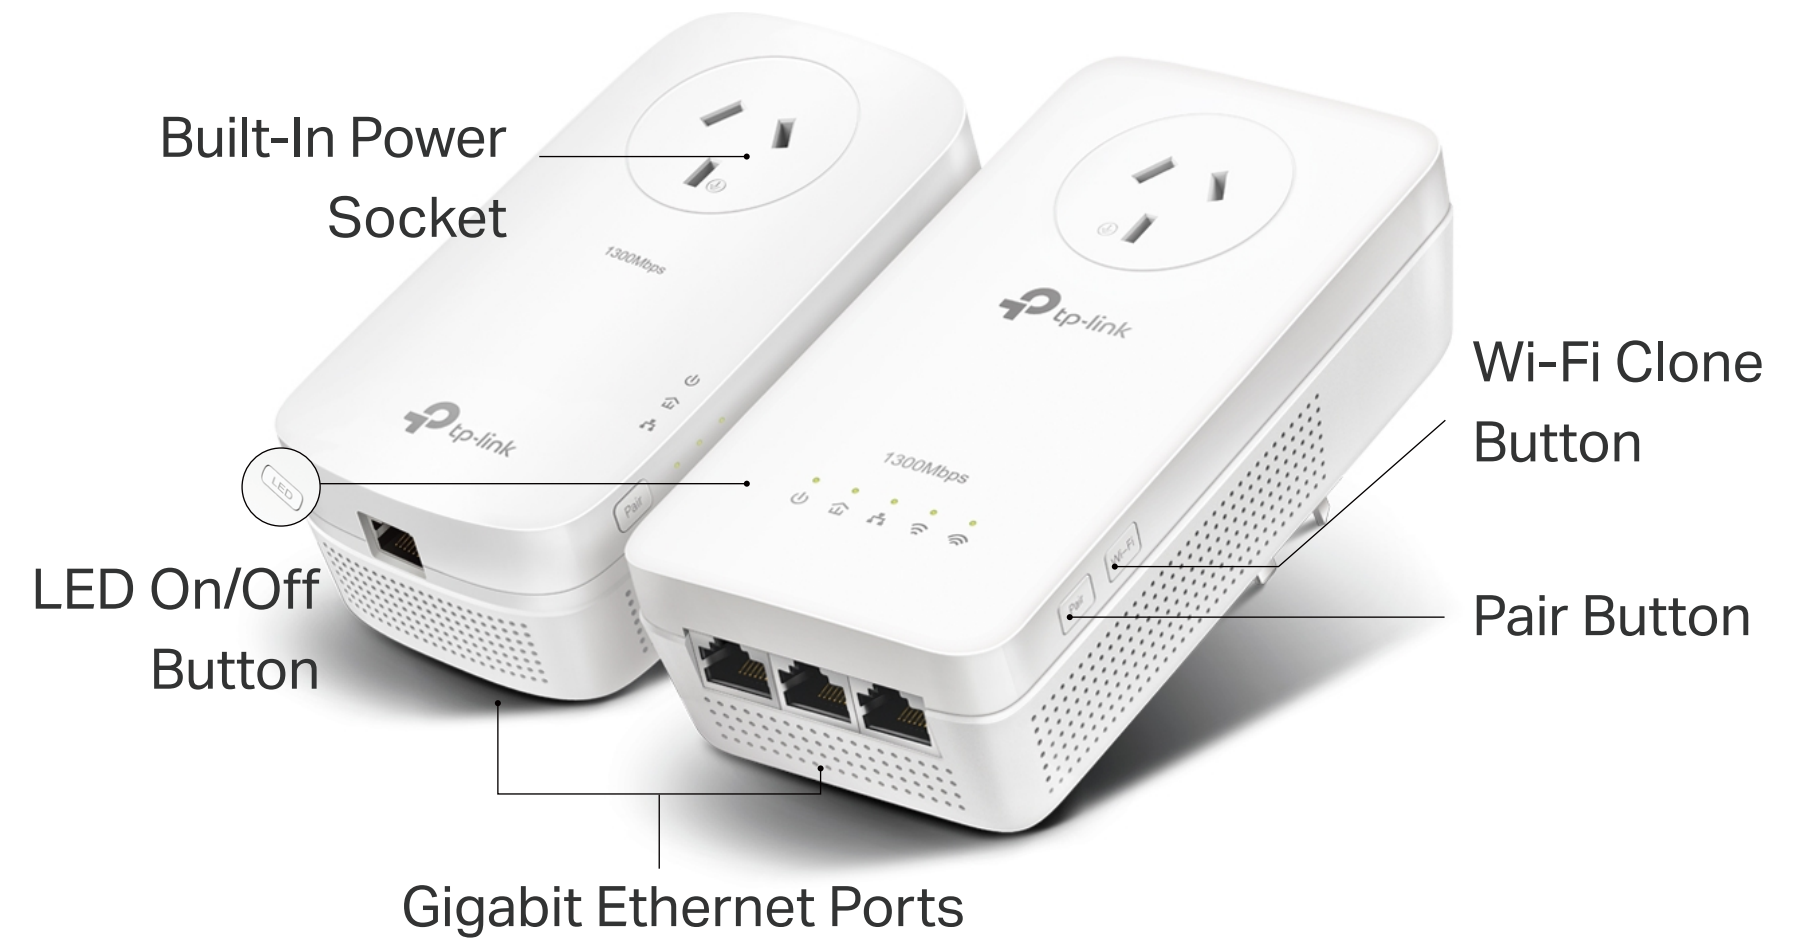

Features

Speed

- HomePlug AV2 – Provides up to 1300Mbps high speed data transmission over a home's existing electrical wiring
- Wireless AC Standard – Dual-band Wi-Fi speeds of 450Mbps on the 2.4GHz band and 867Mbps on the 5GHz band
- Multiple Gigabit Ports – Three gigabit ethernet ports for game consoles, smart TVs, or media receivers

Wi-Fi Range

- Expansive Coverage – Utilizes any household power circuit to deliver data over distances of up to 300 meters

Security

- Pair Button – Provides a connection with 128-bit AES encryption, at the touch of "Pair" button
- Parental Controls – Manage when and how connected devices can access the internet

Specifications

Hardware

- Transmission Speeds:
Powerline: up to 1300 Mbps
Ethernet: 10/100/1000 Mbps
- Standards and Protocols:
HomePlug AV2, IEEE 1901, IEEE 802.3, IEEE 802.3u, IEEE 802.11b/g/n (2.4GHz), IEEE 802.11a/n/ac (5GHz)
- Interface: 3 Gigabit Ethernet Ports
- Button: Pair, LED On/Off, Wi-Fi/Wi-Fi Clone, Reset
- LED Indicator: Power, Powerline, Ethernet, Wi-Fi (2.4GHz), Wi-Fi (5GHz)
- Dimensions (W x D x H):
TL-WPA8630P: 6.0 x 3.0 x 1.7 in. (152 x 75 x 42 mm)
TL-PA8010P: 5.2 x 2.8 x 1.7 in. (131 x 72 x 42 mm)
- IGMP: IGMP v1/v2/v3
- Power Consumption:
Maximum: 13.7W
Typical: 11W
Standby: 7W
- Range: Up to 300 meters/1000 feet over existing electrical wiring
- Compatibility: Compatible with all HomePlug AV & HomePlug AV2 standard powerline adapters