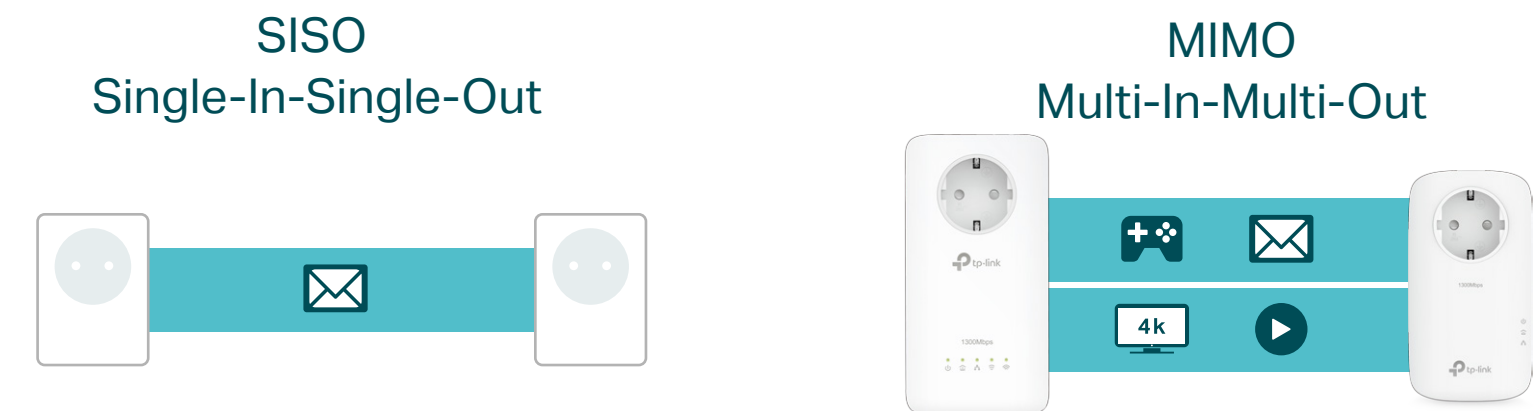

AV1300 Gigabit Passthrough Powerline ac Wi-Fi Kit

AC1350 Wi-Fi for the
Whole Home

TL-WPA8630P KIT

HomePlug AV2
1300Mbps

2x2 MIMO
Technology

Wi-Fi Auto-Sync

Highlights

Fast Dual Band Wi-Fi for Every Need in Every Room

Highlights

Wi-Fi Auto-Sync for Unified Wi-Fi Network

Simply set up a Wi-Fi network and apply any changes across all powerline adapters with Wi-Fi Clone and Wi-Fi Move.

HomePlug AV2 Standard Compliant

HomePlug AV2 provides users with stable, high-speed data transfer rates of up to 1300Mbps on a line length of up to 300 meters.

Features

Speed

- HomePlug AV2 – Provides up to 1300Mbps high speed data transmission over a home's existing electrical wiring
- Wireless AC Standard – Dual-band Wi-Fi speeds of 450Mbps on the 2.4GHz band and 867Mbps on the 5GHz band
- Multiple Gigabit Ports – Three gigabit ethernet ports for game consoles, smart TVs, or media receivers