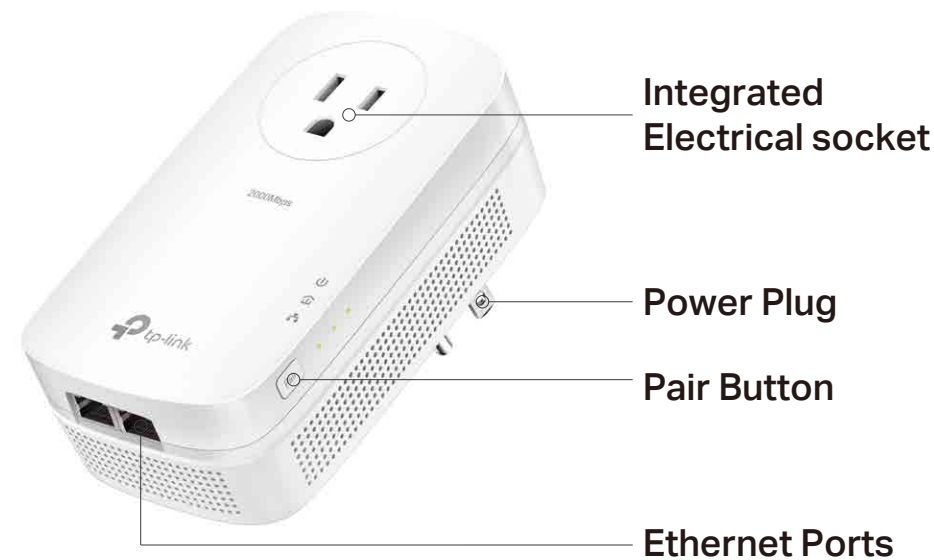

Internet from Any Outlet

The AV2000 2-port Gigabit Passthrough Powerline Starter Kit brings internet to any area with a power outlet using your home's electrical wiring.

Features

Speed

- **Ultra-fast Powerline Speed** – HomePlug AV2 standard compliant, high-speed data transfer rate of up to 2000Mbps, ideal for Ultra HD streaming and online gaming
- **Multiple Gigabit Ports** – 2 Gigabit Ethernet Ports allow your TVs, game consoles or PCs to connect to the internet at high speeds

Energy Saving

- **Power Save** – Power Saving Mode helps reducing power consumption by up to 85%

Security

- **Pair Button** – 128-bit AES encryption easily at a push of "Pair" Button

Specifications

Hardware

- Standards and Protocols: HomePlug AV2, HomePlug AV, IEEE 1901, IEEE 802.3, IEEE 802.3u, IEEE 802.3ab
- Range: Up to 300 meters/1000 feet over existing electrical wiring
- Button: Pair Button
- LED Indicator: Power, Powerline, Ethernet
- Item Dimensions (W x D x H): 5.2×2.8×1.7 in. (131 × 72 × 42 mm)
- Transmission Speeds: Powerline: up to 2000 Mbps, Ethernet: 10/100/1000 Mbps
- Power Consumption: Maximum: 5.8 W Standby: 0.5 W