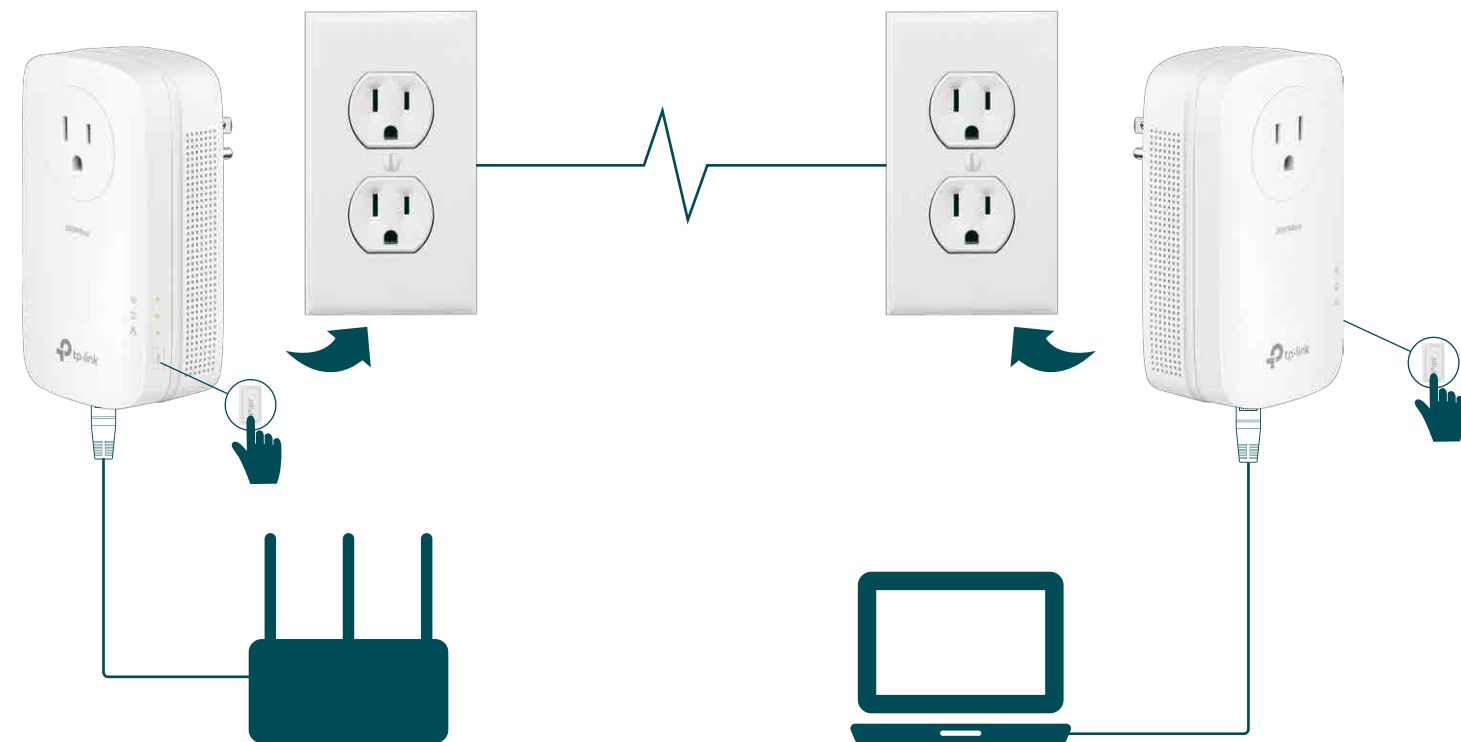

The HomePlug AV2 standard creates high-speed data transfer rates of up to 2000Mbps to support all your online activities.

2 × 2 MIMO for More Throughput over Powerline

2 × 2 MIMO technology is like adding an extra lane on a highway. It establishes multiple simultaneous connections so you can enjoy 2× faster, more stable powerline speeds.

SISO Single-In-Single-Out

MIMO Multi-In-Multi-Out

Highlights

Plug, Pair and Play

Powerline adapters and extenders must be deployed in a set of two or more. Simply plug them into wall outlets, pair them and enjoy the internet.

Internet from Any Outlet

The AV2000 2-port Gigabit Passthrough Powerline Starter Kit brings internet to any area with a power outlet using your home's electrical wiring.

Features

Speed

- **Ultra-fast Powerline Speed** – HomePlug AV2 standard compliant, high-speed data transfer rate of up to 2000Mbps, ideal for Ultra HD streaming and online gaming
- **Multiple Gigabit Ports** – 2 Gigabit Ethernet Ports allow your TVs, game consoles or PCs to connect to the internet at high speeds

Ease of Use

- **Plug, pair and play** – Set up your Powerline network in a matter of minutes. Simply plug, pair, and enjoy.
- **No New Wires** – No new wires, use existing electrical wiring to expand your home network
- **Extra Power Outlet** – Embedded power socket makes power accessible to other devices