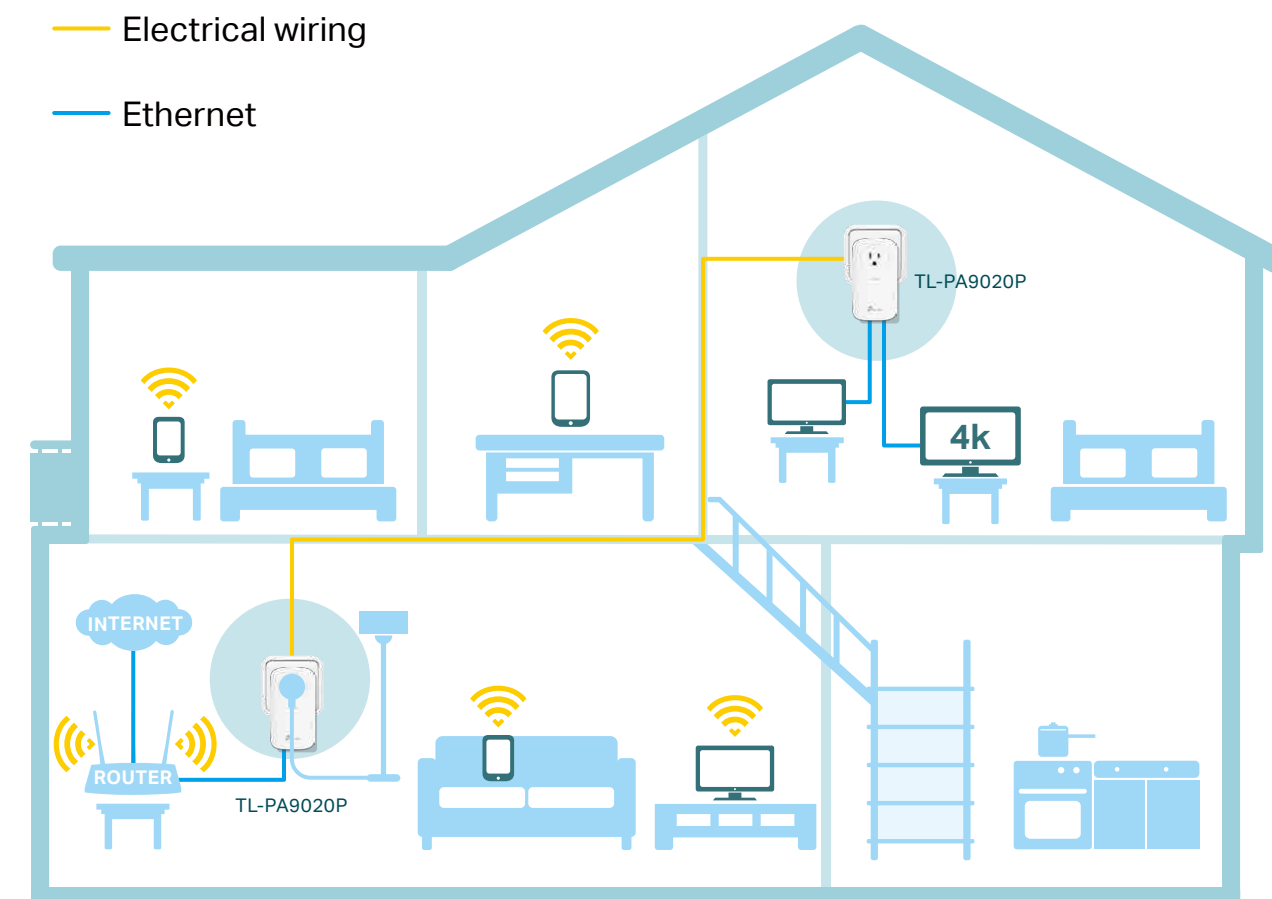

The HomePlug AV2 standard creates high-speed data transfer rates of up to 2000Mbps to support all your online activities.

2 × 2 MIMO for More Throughput over Powerline

2 × 2 MIMO technology is like adding an extra lane on a highway. It establishes multiple simultaneous connections so you can enjoy 2× faster, more stable powerline speeds.

SISO Single-In-Single-Out

MIMO Multi-In-Multi-Out

Highlights

Plug, Pair and Play

Powerline adapters and extenders must be deployed in a set of two or more. Simply plug them into wall outlets, pair them and enjoy the internet.

Internet from Any Outlet

The AV2000 2-port Gigabit Passthrough Powerline Starter Kit brings internet to any area with a power outlet using your home's electrical wiring.

Features

Speed

- **Ultra-fast Powerline Speed** – HomePlug AV2 standard compliant, high-speed data transfer rate of up to 2000Mbps, ideal for Ultra HD streaming and online gaming
- **Multiple Gigabit Ports** – 2 Gigabit Ethernet Ports allow your TVs, game consoles or PCs to connect to the internet at high speeds

Ease of Use

- **Plug, pair and play** – Set up your Powerline network in a matter of minutes. Simply plug, pair, and enjoy.
- **No New Wires** – No new wires, use existing electrical wiring to expand your home network
- **Extra Power Outlet** – Embedded power socket makes power accessible to other devices