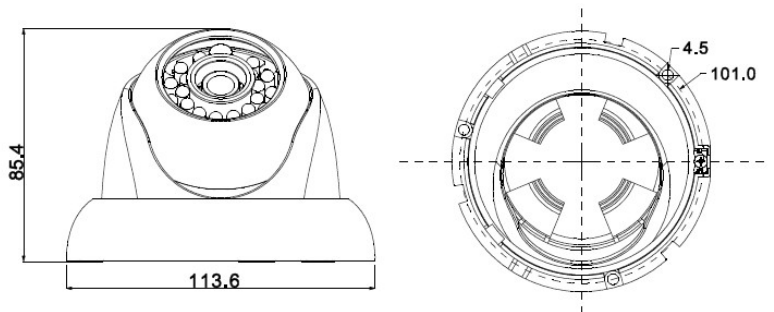

## Product Overview

The Securview Victory Series VSCVI1MPDIR is a 1.3 megapixel, fixed lens, infrared dome camera and is capable of providing 720p High Definition footage over coaxial cable.

It uses the HDCVI video transmission standard which enables transmission distance up to 500m (720p using 75-3 coax) with low latency and low interference.

Its compact size and IP66 rating makes it a perfect surveillance solution across a wide range of applications.

This camera is only compatible with digital video recorders in the Securview Victory Series.

Specifications		
General	Camera Style	Weatherproof Mini Dome
	Image Sensor	1/3" 1.3 Megapixel CMOS
	Effective Pixels	1280 (H) x 960 (V)
	Signal Noise Ratio	> 50dB
Camera	Lens	3.6mm Fixed Lens
	Angle of View	70°
	Electronic Shutter	4/25 ~ 1/45,000s
	Minimum Illumination	0.01 Lux at F1.2 (Colour) / 0 Lux IR Active
	Day/Night	Auto (ICR) / Colour / B&W
	White Balance	Auto
	Noise Reduction	2D / 3D
	Gain Control	Auto
	Backlight Compensation	BLC / HLC / DWDR
	Audio Input	N/A
	Audio Compression	N/A
	Transmission Distance	Over 500m via 75-3 coaxial cable
	Synchronisation	Internal
	OSD Menu	Support
Alarm Interface	N/A	
Video	Video Compression	H.264 / MJPEG
	Resolution	720p (1280x720) / D1 (704x576)
	Frame Rate	720p (25fps)
	Video Output	BNC CVI HD output / CVBS SD output (switchable)
Environment	Ingress Protection	IP66
	Vandal Resistant	No
	Maximum Infrared Range	20m
	Power Input	DC12V±10%
	Power Consumption	< 3.5W
	Dimensions	Ø114 x 86mm
	Weight	0.30kg
	Operating Environment	-30° to 60°C / RH95% (max)