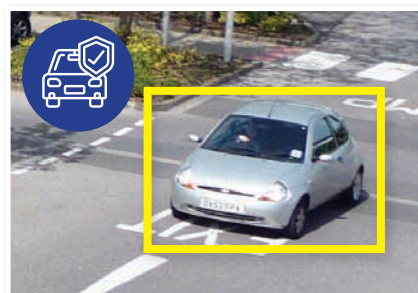

Smart Perimeter Protection