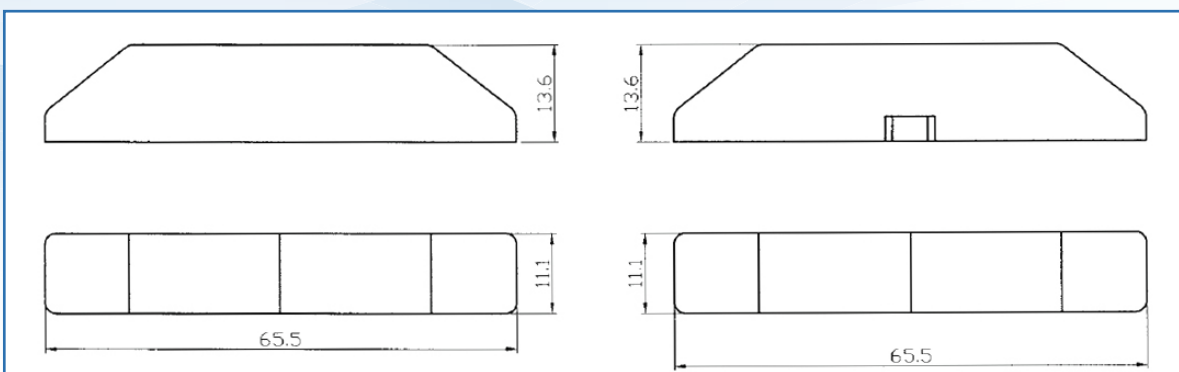

You deserve to feel safe, secure & protected™

Indoor Hardwired Reed Switch

Model: RSW-P1

Product Specifications

- White indoor magnetic contact switch
- Magnet-sensor gap distance up to 19mm
- Normally closed (NC) reed switch output
- 3W maximum contact rating (up to 30V, 0.2A)
- Wire range: 20~24AWG, \varnothing 0.81~0.51mm
- Surface mount, plastic construction
- Available in white, grey or brown
- Dimensions: 65.5 x 13.6 x 11.1mm

Product Dimensions

Your local Watchguard™ security professional: