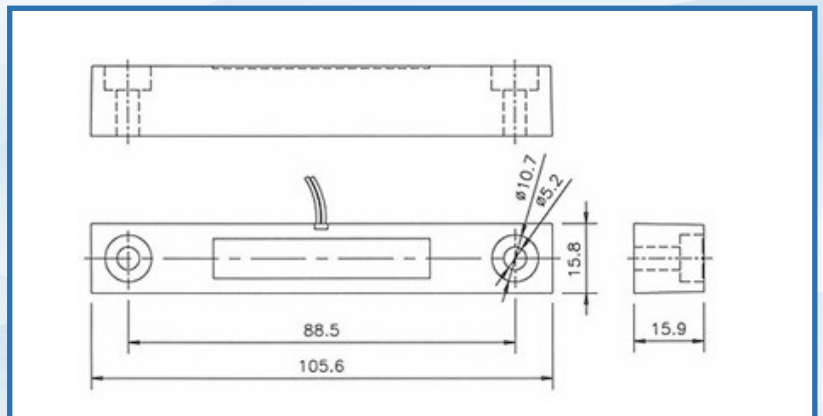

Product Dimensions

Your local Watchguard™ security professional: