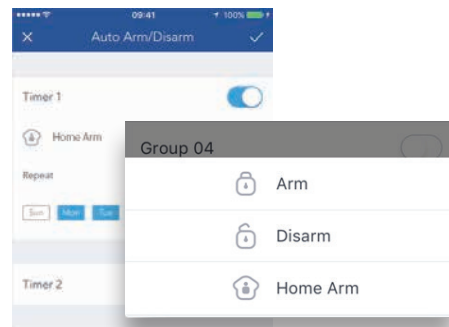

Complete alarm system control

Activate and deactivate the control system, edit sensor names & status, create alarm zones with schedules, and more.

Share access with multiple users

Share access to the alarm system with up to 10 users, with two account access levels: Admin and User.