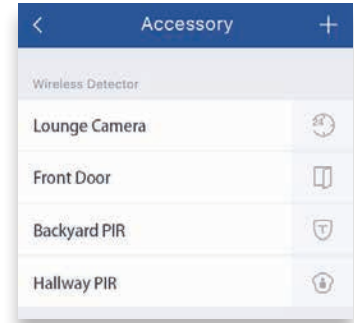

Real-time Push Notifications

Complete Wireless Accessory Range

Voice Controlled Home Integration

Real-time alarm notifications

Receive instant push and/or email notifications whenever an alarm event is triggered.

Complete alarm system control

Activate and deactivate the control system, edit sensor names & status, create alarm zones with schedules, and more.

Share access with multiple users

Share access to the alarm system with up to 10 users, with two account access levels: Admin and User.