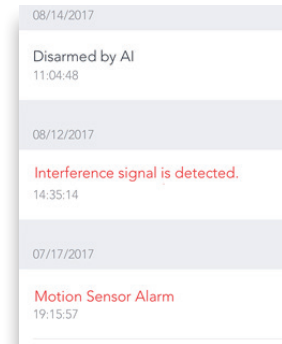

- Versatile security for residences, offices and stores
- Reliable protection: In event of a power outage the Smart Hub will send SMS notifications
- 4 to 5 hour back up battery, activated by power outage
- Control & monitor the alarm system via the phone app
- When the Smart Hub is connected to WiFi receive notifications via the app & emails on alarm activation
- Connect up to 50 wireless sensors and 10 remotes

Real-time Push Notifications

Complete Wireless Accessory Range

Voice Controlled Home Integration

Real-time alarm notifications

Receive instant push and/or email notifications whenever an alarm event is triggered.

Complete alarm system control

Activate and deactivate the control system, edit sensor names & status, create alarm zones with schedules, and more.

Share access with multiple users

Share access to the alarm system with up to 10 users, with two account access levels: Admin and User.

Set auto arm/disarm schedules

Set up to 6 automated timers to Arm, Disarm or Home Arm the system, which can be set to repeat during the week.

Check alarm system history

Time-stamped history records alarm events, when the system is enabled & disabled, and other events eg. power loss.