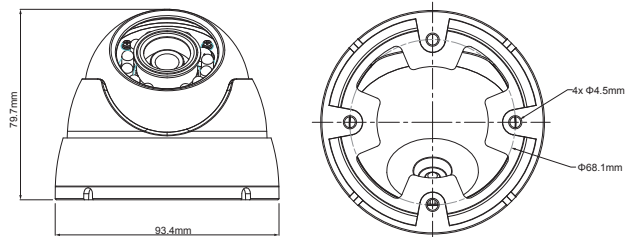

Camera Features

- Streams HD 720p/1.0MP (1280 x 720)
- Fixed 3.6mm lens; 80° viewing angle
- Up to 800m HD video transmission over coax
- Infrared illumination up to 20m
- IP66 rated for weather resistance
- Compact size with adjustable mount
- All metal construction

Compatible Accessories

Accessories sold separately, additional adapters may be required.

VSBKT204W

VSBKTA121

VSBKTA152

Model	VSCVI1MPDIRV2
General	
Camera Style	Weather Resistant Mini Dome
Image Sensor	1/2.9" 1.0 Megapixel CMOS
Effective Pixels	1280 (H) x 720 (V)
Signal Noise Ratio	> 50dB
Camera	
Lens	3.6mm Fixed Lens
Angle of View	80°
Electronic Shutter	1/50 ~ 1/10,000s
Minimum Illumination	0.01 Lux at F1.2 (Colour) / 0 Lux IR Active
Day/Night	Auto (ICR) / Colour / B&W
White Balance	Auto
Noise Reduction	2D
Gain Control	Auto
Backlight Compensation	BLC
Audio Input	N/A
Transmission Distance	Over 800m via 75-3 coaxial cable
Synchronisation	Internal
OSD Menu	Support
Alarm Interface	N/A
Video	
Video Compression	H.264
Resolution	720p (1280 x 720) to CIF (352 x 288)
Frame Rate	25fps (720p and lower)
Video Output	BNC CVI HD output
Environment	
Ingress Protection	IP66
Vandal Resistant	No
Maximum Infrared Range	20m
Power Input	12VDC
Power Consumption	< 2.5W
Dimensions	Ø93 x 80mm
Weight	0.35kg
Operating Environment	-30° to 60°C / RH95% (max)
Product Diagram	