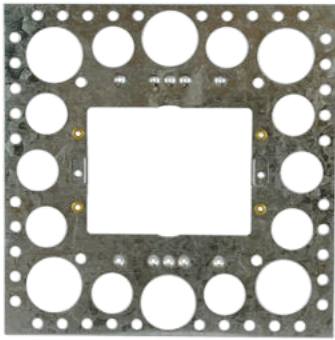

CONNECTED
switch gear®
We will turn you on®

BRACKETS AND ACCESSORIES

Metal Brackets

TRUSTED

5
YEAR
WARRANTY
IN HOUSE

Data Specification 2018
1300 071 378

The Connected Switchgear range of metal mounting brackets are made from sturdy metal stock to ensure they will not bend or flex when screw tension is applied. Designed to match our range of switch plates and socket outlets.

BP1
Plaster Bracket
Horizontal/Vertical
Sturdy 1mm Thickness
84mm Screw Hole Centres

BWB1
C Clip Bracket
Horizontal/Vertical
Sturdy 1mm Thickness
84mm Screw Hole Centres

Conduit Saddles
Full and Half Saddles
16mm - 50mm