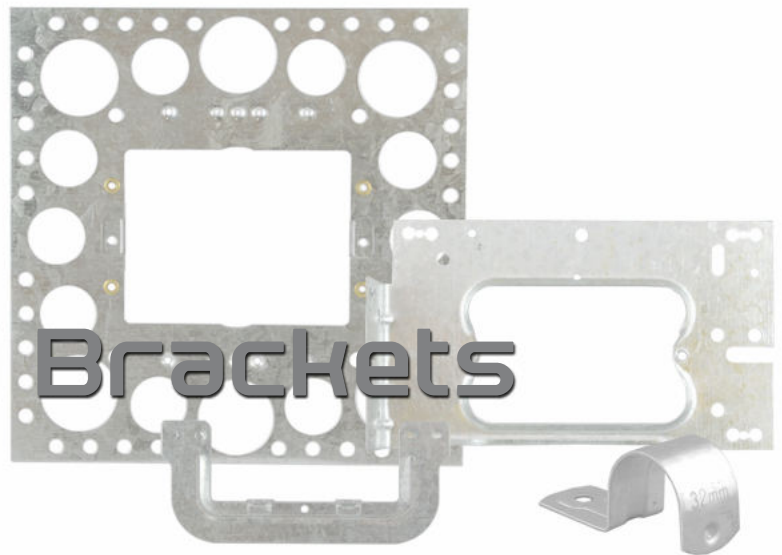

CONNECTED
switch gear®
We will turn you on®

BRACKETS AND ACCESSORIES

Metal Brackets

TRUSTED

5
YEAR
WARRANTY
IN HOUSE

Data Specification 2018
1300 071 378

The Connected Switchgear range of metal mounting brackets are made from sturdy metal stock to ensure they will not bend or flex when screw tension is applied. Designed to match our range of switch plates and socket outlets.

BP1
Plaster Bracket
Horizontal/Vertical
Sturdy 1mm Thickness
84mm Screw Hole Centres

BWB1
C Clip Bracket
Horizontal/Vertical
Sturdy 1mm Thickness
84mm Screw Hole Centres

Conduit Saddles
Full and Half Saddles
16mm - 50mm