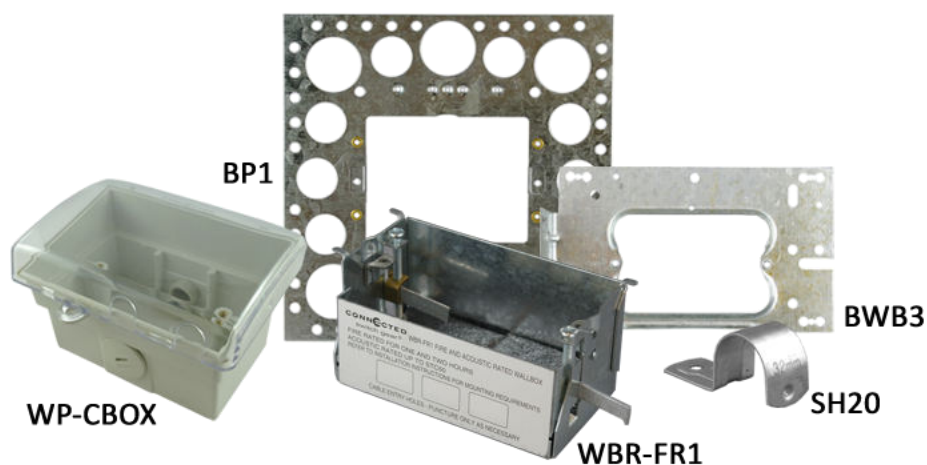

BP1
Plaster Bracket
Horizontal/Vertical
Sturdy 1mm Thickness
84mm Screw Hole Centres

BWB1
C Clip Bracket
Horizontal/Vertical
Sturdy 1mm Thickness
84mm Screw Hole Centres

Conduit Saddles
Full and Half Saddles
16mm - 50mm

BWB4
C Clip Bracket
Sturdy 1mm Thickness
To Suit PO410 & PO410-L

SHROUD
Insulating Shroud
To suit BASIX & BASIX S Series

Product Code	Description	Configuration	Material
BWB1	Wall Board Mounting Bracket 1 Gang C-Clip	Horizontal	METAL
BWB2	Mounting Bracket with Nails	Horizontal	METAL
BWB2V	Mounting Bracket with Nails	Vertical	METAL
BWB3	Mounting Bracket	Horizontal/Vertical	METAL
BWB3F	Mounting Bracket Flat	Horizontal/Vertical	METAL
BWB4	Retrofit Gyprock Brack 4 Gang	Horizontal	METAL
BP1	Plaster Bracket	Horizontal/Vertical	METAL
BP2	Plaster Bracket Recessed	Horizontal/Vertical	METAL
BP4	Plaster Bracket 4 Gang	Horizontal	METAL
BPC	Plastic Cover for Bracket to suit PLATINUM Series	-	PLASTIC
SH16	Conduit Saddle 16mm	Half	METAL
SH20	Conduit Saddle 20mm	Half	METAL
SH25	Conduit Saddle 25mm	Half	METAL
SH32	Conduit Saddle 32mm	Half	METAL
SH40	Conduit Saddle 40mm	Half	METAL
SH50	Conduit Saddle 50mm	Half	METAL
SF16	Conduit Saddle 16mm	Full	METAL
SF20	Conduit Saddle 20mm	Full	METAL
SF25	Conduit Saddle 25mm	Full	METAL
SF32	Conduit Saddle 32mm	Full	METAL
SF40	Conduit Saddle 40mm	Full	METAL
SF50	Conduit Saddle 50mm	Full	METAL
SHROUD	Insulating Shroud for BASIX Series	-	PLASTIC
WP-CBOX	IP54 Lockable Weatherproof Enclosure for BASIX & BASIX S Series	-	
WBR	Recessed Wall Box to suit GEO, LUNA & PLATINUM Series	-	PLASTIC
WBR-1	Metal Wall Box Sliding Clips	-	METAL
WBR-2	Metal Wall Box Swinging Clips	-	METAL
WBR-FR1	Fire Rated Metal Wall Box -/120/120	-	METAL
SCS	Single Screw Connectors 35amp Jar of 100 6mm ² Cable	-	-
SCD	Double Screw Connectors 35amp Jar of 50 6mm ² Cable	-	-