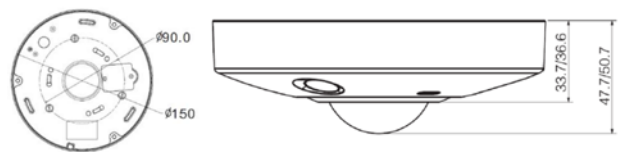

Compatible Accessories

Sold separately. Adapters may be required, check compatibility list for details.

VSBKTA132

VSBKT302S

VSBKT300C

VSBKTA150

VSBKTA151

Model		VSIP6MPFEIR
General		
Camera Style	Weather/Vandal Resistant Fisheye Dome	
Image Sensor	1/1.8" 6.0 Megapixel Progressive Scan CMOS	
Effective Pixels	3072 (H) x 2048 (V)	
Signal Noise Ratio	> 50dB	
Camera		
Lens	1.55mm F2.0 Fixed Circular Fisheye Lens	
Angle of View	185° (horizontal/vertical/diagonal)	
Electronic Shutter	Auto/Manual, 1/3 ~ 1/10000s	
Minimum Illumination	0.01 Lux at F2.0 (Colour) / 0 Lux at F2.0 (IR on)	
Day/Night	Auto (ICR) / Colour / B&W	
White Balance	Auto / Manual	
Noise Reduction	3D Digital Noise Reduction	
Gain Control	Auto / Manual	
Backlight Compensation	BLC / HLC / DWDR	
Audio Input	1 ch. Input / 1ch. Output (built-in mic)	
Audio Compression	G.711a / G.711u / PCM	
Alarm Interface	2 ch. input / 1 ch. output	
Network Interface	RJ45 (10/100/1000 Base-T)	
Memory Slot	MicroSD slot up to 64GB	
Bit Rate	H.264: 40K ~ 12Mbps	
ONVIF Conformance	ONVIF, PSIA, CGI Compliant	
Smart Functions	N/A	
Video		
Video Compression	H.264 / H.264H / MJPEG / JPEG	
Resolution	Configurable from 6.0MP (3072 x 2048) to CIF (352 x 288)	
Frame Rate	Main	6.0MP and lower (1 ~ 25fps)
	Sub	D1 and lower (1 ~ 25fps)
	Third	N/A
Video Output	N/A	
Fisheye		
Lens Type	Circular Fisheye Lens	
Dewarping Modes	Original / 360° Panorama / Dual 180° Panorama / Overview + 3 Views / Quad View / Virtual PTZ	
Environment		
Ingress Protection	IP67	
Vandal Resistant	IK10	
Maximum Infrared Range	10m	
Power Input	12VDC / PoE (802.3af)	
Power Consumption	< 11W	
Dimensions	Ø150 x 51mm	
Weight	0.58kg	
Operating Environment	-30° to 60°C / RH95% (max)	
Product Dimensions		