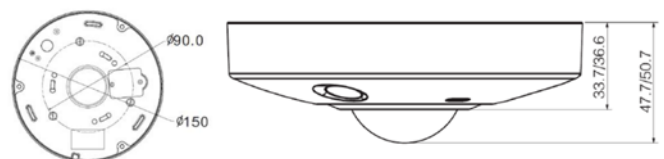

## Compatible Accessories

Sold separately. Adapters may be required, check compatibility list for details.

VSBKTA132

VSBKT302S

VSBKT300C

VSBKTA150

VSBKTA151

Model		VSIP12MPFEIR
<b>General</b>		
Camera Style	Weather/Vandal Resistant Fisheye Dome	
Image Sensor	1/2.3" 12.0 Megapixel Progressive Scan CMOS	
Effective Pixels	4000 (H) x 3000 (V)	
Signal Noise Ratio	> 50dB	
<b>Camera</b>		
Lens	1.57mm F2.2 Fixed Circular Fisheye Lens	
Angle of View	185° (horizontal/vertical/diagonal)	
Electronic Shutter	Auto / Manual (1/3 ~ 1/10000s)	
Minimum Illumination	0.01 Lux at F2.2 (Colour) / 0 Lux at F2.2 (IR on)	
Day/Night	Auto (ICR) / Colour / B&W	
White Balance	Auto / Manual	
Noise Reduction	3D Digital Noise Reduction	
Gain Control	Auto / Manual	
Backlight Compensation	BLC / HLC / DWDR	
Audio Input	1 ch. Input / 1ch. Output (built-in mic)	
Audio Compression	G.711a / G.711u / PCM	
Alarm Interface	2 ch. input / 1 ch. output	
Network Interface	RJ45 (10/100/1000 Base-T)	
Memory Slot	MicroSD slot up to 64GB	
Bit Rate	H.264: 40K ~ 12Mbps	
ONVIF Conformance	ONVIF, PSIA, CGI Compliant	
Smart Functions	N/A	
<b>Video</b>		
Video Compression	H.264 / H.264H / MJPEG / JPEG	
Resolution	Configurable from 12.0MP (4000 x 3000) to CIF (352 x 288)	
Frame Rate	Main	12.0MP (1 ~ 15fps) / 3.0MP and lower (1 ~ 25fps)
	Sub	D1 and lower (1 ~ 25fps)
	Third	N/A
Video Output	N/A	
<b>Fisheye</b>		
Lens Type	Circular Fisheye Lens	
Dewarping Modes*	Original / 360° Panorama / Dual 180° Panorama / Overview + 3 Views / Quad View / Virtual PTZ	
<b>Environment</b>		
Ingress Protection	IP67	
Vandal Resistant	IK10	
Maximum Infrared Range	10m	
Power Input	12VDC / PoE (802.3af)	
Power Consumption	< 13W	
Dimensions	Ø150 x 51mm	
Weight	0.58kg	
Operating Environment	-30° to 60°C / RH95% (max)	
<b>Product Dimensions</b>		