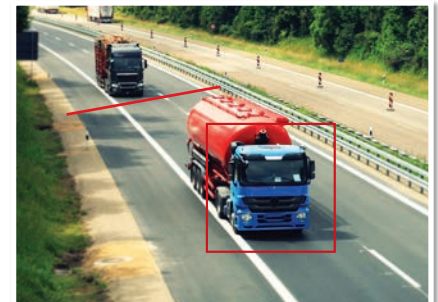

Intelligent Auto Tracking