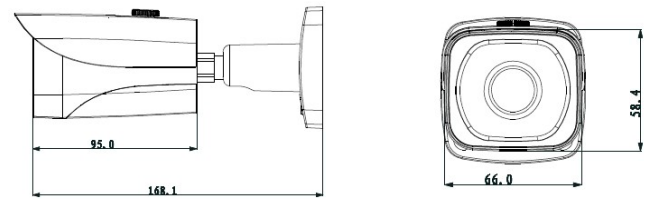

Compatible Accessories

Sold separately. Adapters may be required, check compatibility list for details.

Your local VIP Vision™ professional: