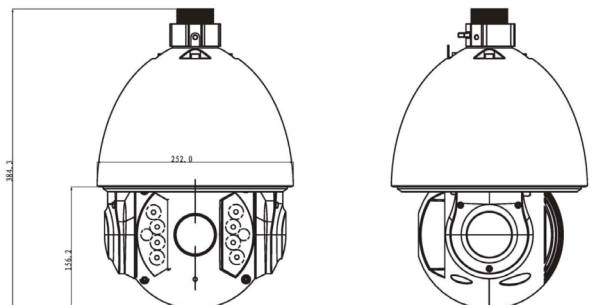

Model		VSIP3MPPTZIRV2
General		
Camera Style	Weather Resistant PTZ Dome	
Image Sensor	1/3" 3.0 Megapixel Progressive Scan CMOS	
Effective Pixels	2048 (H) x 1536 (V)	
Signal Noise Ratio	> 50dB	
Camera		
Lens	4.7 ~ 94mm F1.6 ~ F3.5 Motorised Lens	
Angle of View	55.4° (wide) ~ 2.9° (tele)	
Electronic Shutter	Auto / Manual (1/1 ~ 1/30000s)	
Minimum Illumination	0.05 Lux at F1.6 (Colour) / 0 Lux at F1.6 (IR on)	
Day/Night	Auto (ICR) / Colour / B&W	
White Balance	Auto / ATW / Indoor / Outdoor / Manual	
Noise Reduction	2D / 3D Ultra Digital Noise Reduction	
Gain Control	Auto / Manual	
Backlight Compensation	BLC / HLC / WDR (120dB)	
Audio Input	1 ch. Input / 1ch. Output	
Audio Compression	G.711a / G.711u / PCM	
Alarm Interface	7 ch. input / 2 ch. output	
Network Interface	RJ45 (10/100 Base-T)	
Memory Slot	MicroSD slot up to 64GB	
Bit Rate	H.264: 56K ~ 8192Kbps	
ONVIF Conformance	Profile S Compliant	
Smart Functions	N/A	
Video		
Video Compression	H.264 / MJPEG	
Resolution	Configurable from 3.0MP (2048 x 1536) to CIF (352 x 288)	
Frame Rate	Main	3.0MP (1 ~ 15fps) / 1080p and lower (1 ~ 25fps)
	Sub	D1 and lower (1 ~ 25fps)
	Third	N/A
Video Output	1 channel, BNC (1.0Vp-p, 75 ohm)	
PTZ		
Pan / Tilt Range	Pan: 0 ~ 360° (endless) / Tilt: -10 ~ 90° / Auto-flip 180°	
Preset Speed	Pan: 240°/s; Tilt: 200°/s	
Manual Speed	Pan: 0.1 ~ 200°/s; Tilt: 0.1 ~ 120°/s	
PTZ Mode	5 Pattern, 8 Tour, Auto Pan, Auto Scan	
Presets	Up to 80	
Speed Setup	Human oriented speed & focal length adaptation	
Start-up Action	Auto-restore to previous PTZ/lens status	
Environment		
Ingress Protection	IP66	
Vandal Resistant	N/A	
Maximum Infrared Range	150m	
Power Input	24VAC	
Power Consumption	20W / 43W (IR & Heater on)	
Dimensions	Ø252 x 384.3mm	
Weight	6.75kg	
Operating Environment	-40° to 70°C / RH90% (max)	
Product Dimensions